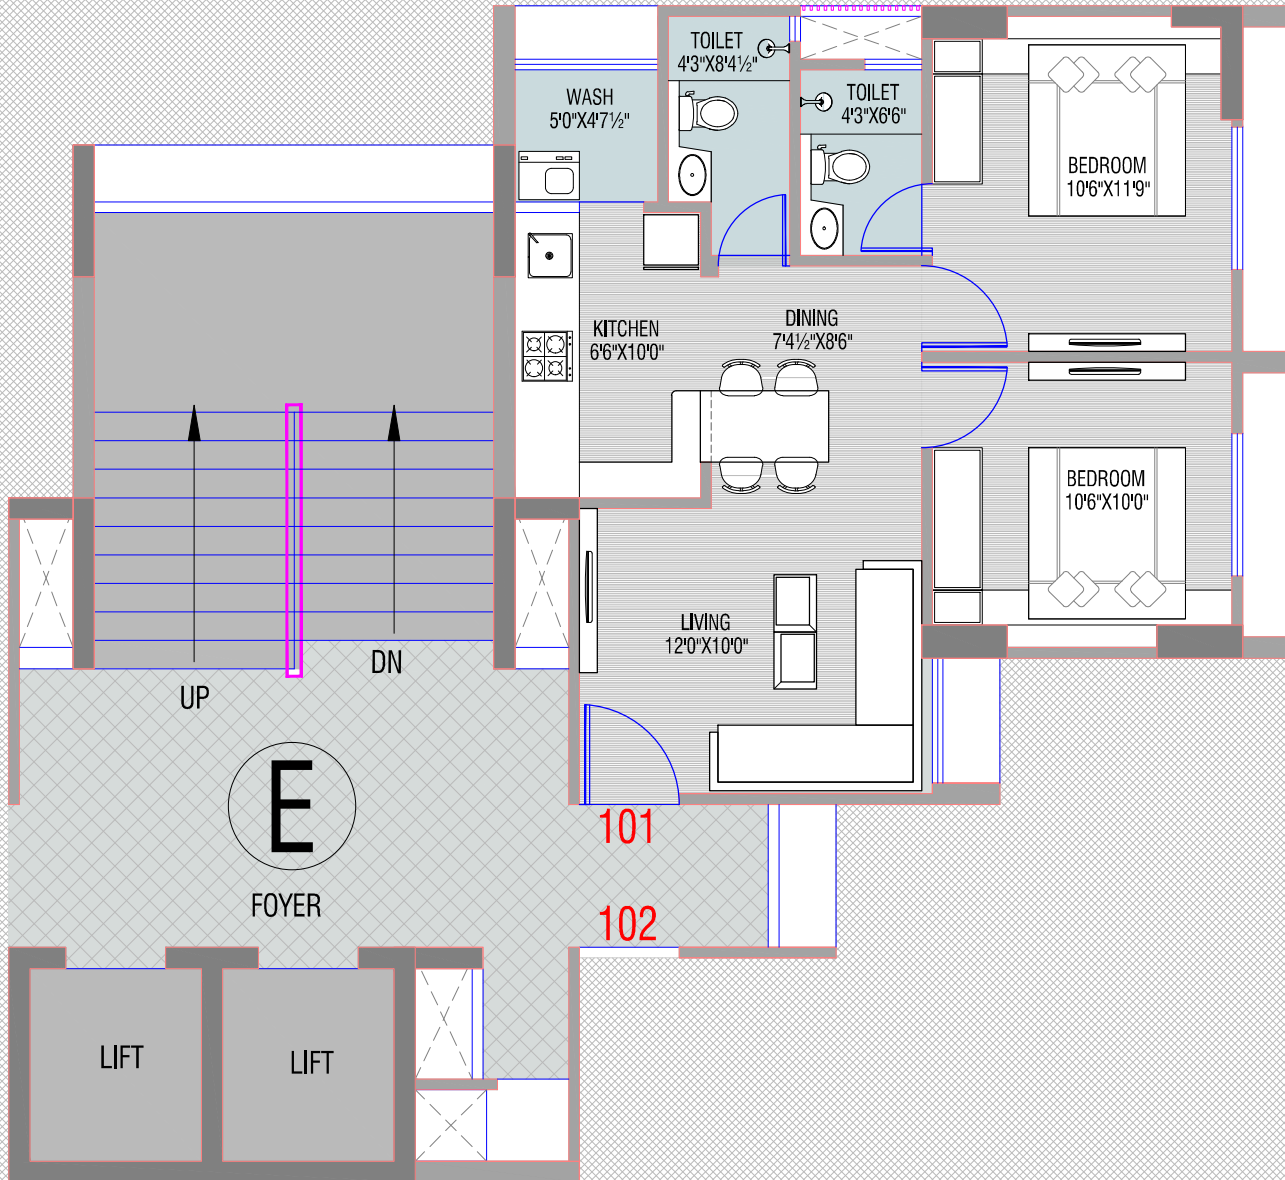

ORCHID BLUES

BLOCK :- E, F, I, J

TYPE - D

2 BHK TYPICAL UNIT

(1ST TO 14TH FLOOR)

CARPET AREA AS PER RERA :- 54.60 SQ.MT.