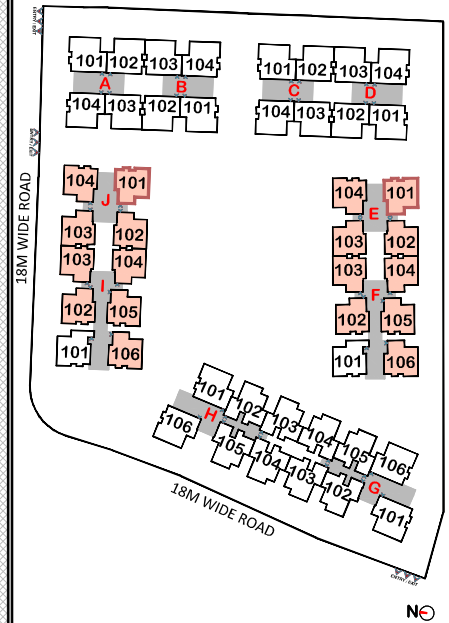

ORCHID BLUES

BLOCK :- E, F, I, J

TYPE - D

2 BHK TYPICAL UNIT

(1ST TO 14TH FLOOR)

CARPET AREA AS PER RERA :- 54.60 SQ.MT.