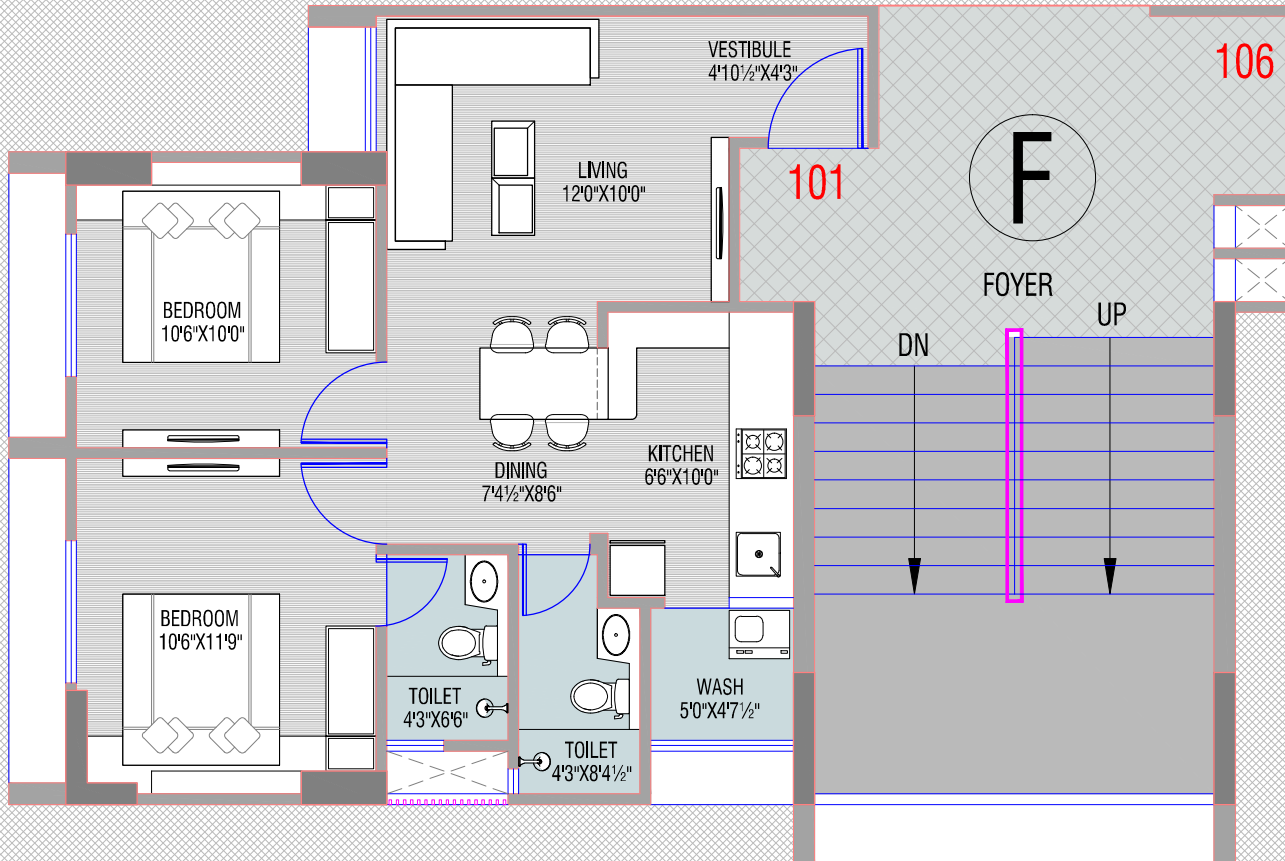

ORCHID BLUES

BLOCK :- F, I

TYPE - C

2 BHK TYPICAL UNIT

(1ST TO 14TH FLOOR)

CARPET AREA AS PER RERA :- 56.58 SQ.MT.