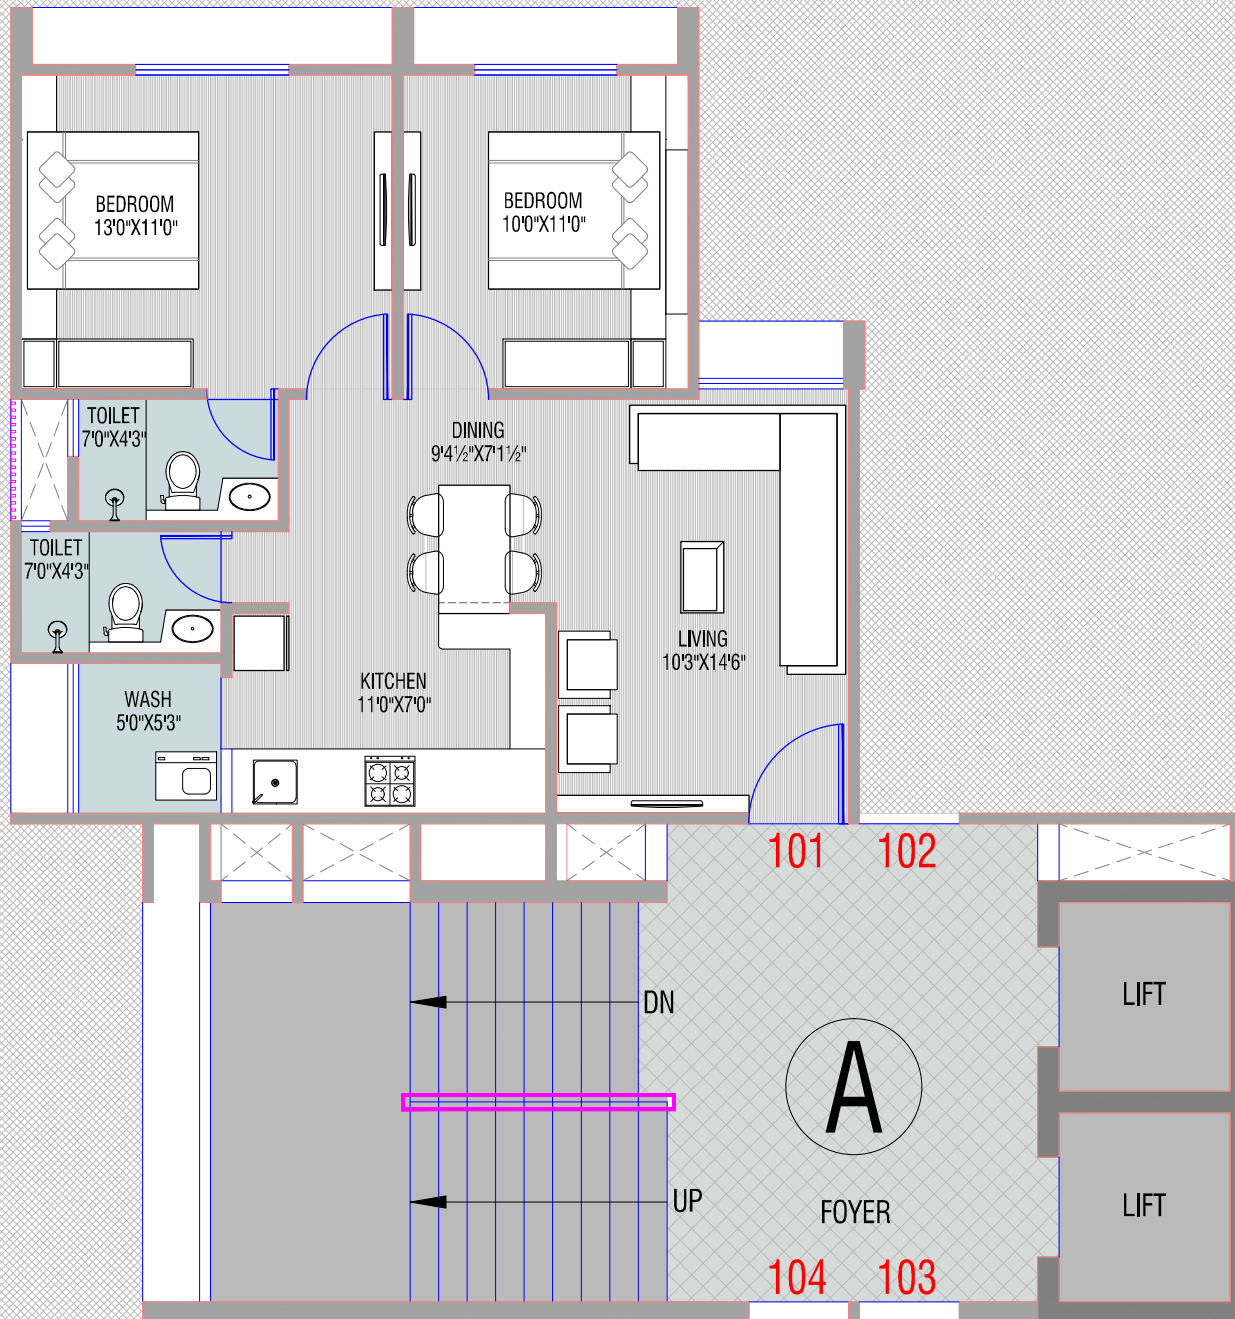

ORCHID BLUES

BLOCK :- A, B, C, D, G, H

TYPE - B

2 BHK TYPICAL UNIT

(1ST TO 14TH FLOOR)

CARPET AREA AS PER RERA :- 61.92 SQ.MT.