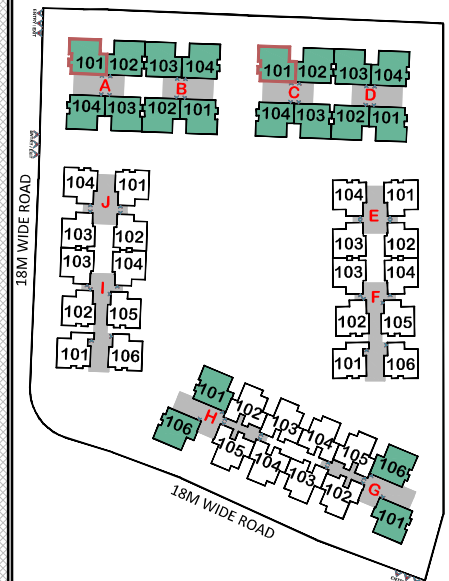

ORCHID BLUES

BLOCK :- A, B, C, D, G, H

TYPE - B

2 BHK TYPICAL UNIT

(1ST TO 14TH FLOOR)

CARPET AREA AS PER RERA :- 61.92 SQ.MT.