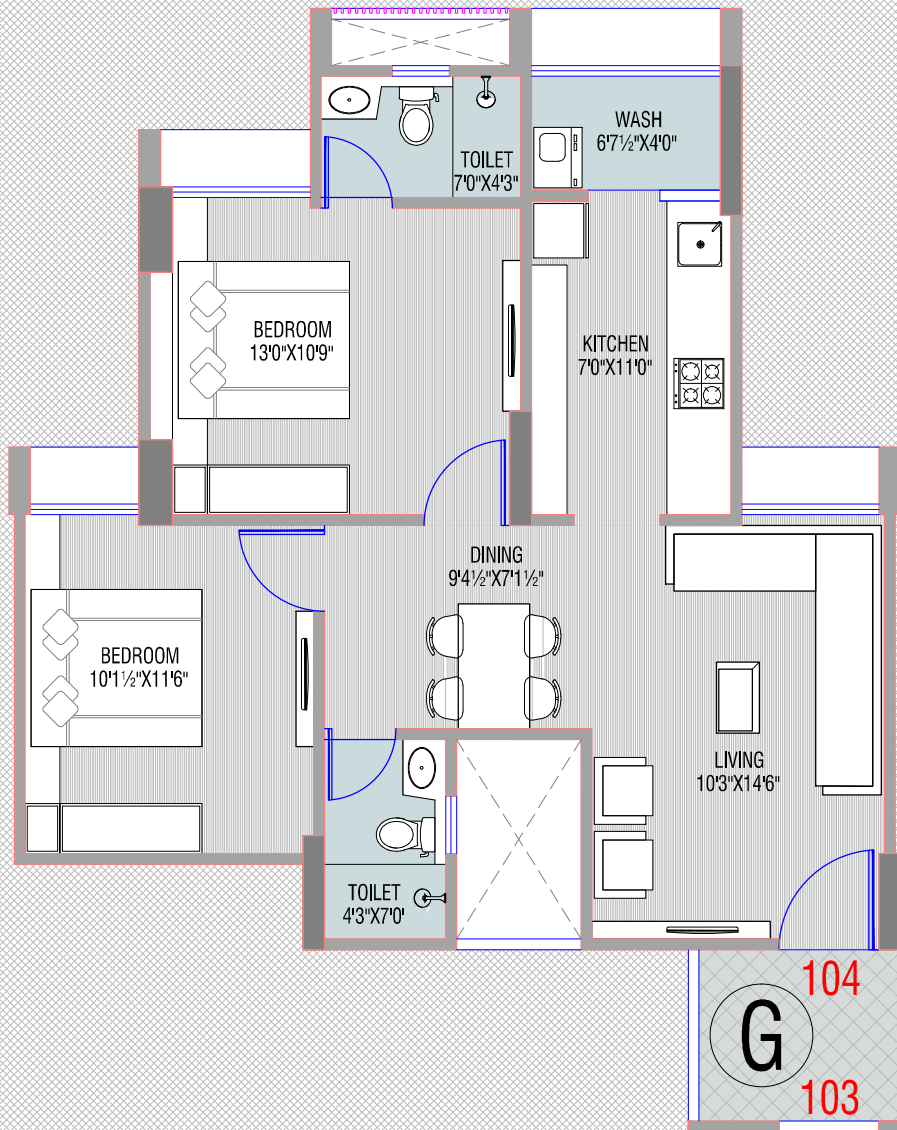

ORCHID BLUES

BLOCK :- G, H

TYPE - A

2 BHK TYPICAL UNIT

(1ST TO 14TH FLOOR)

CARPET AREA AS PER RERA :- 62.05 SQ.MT.