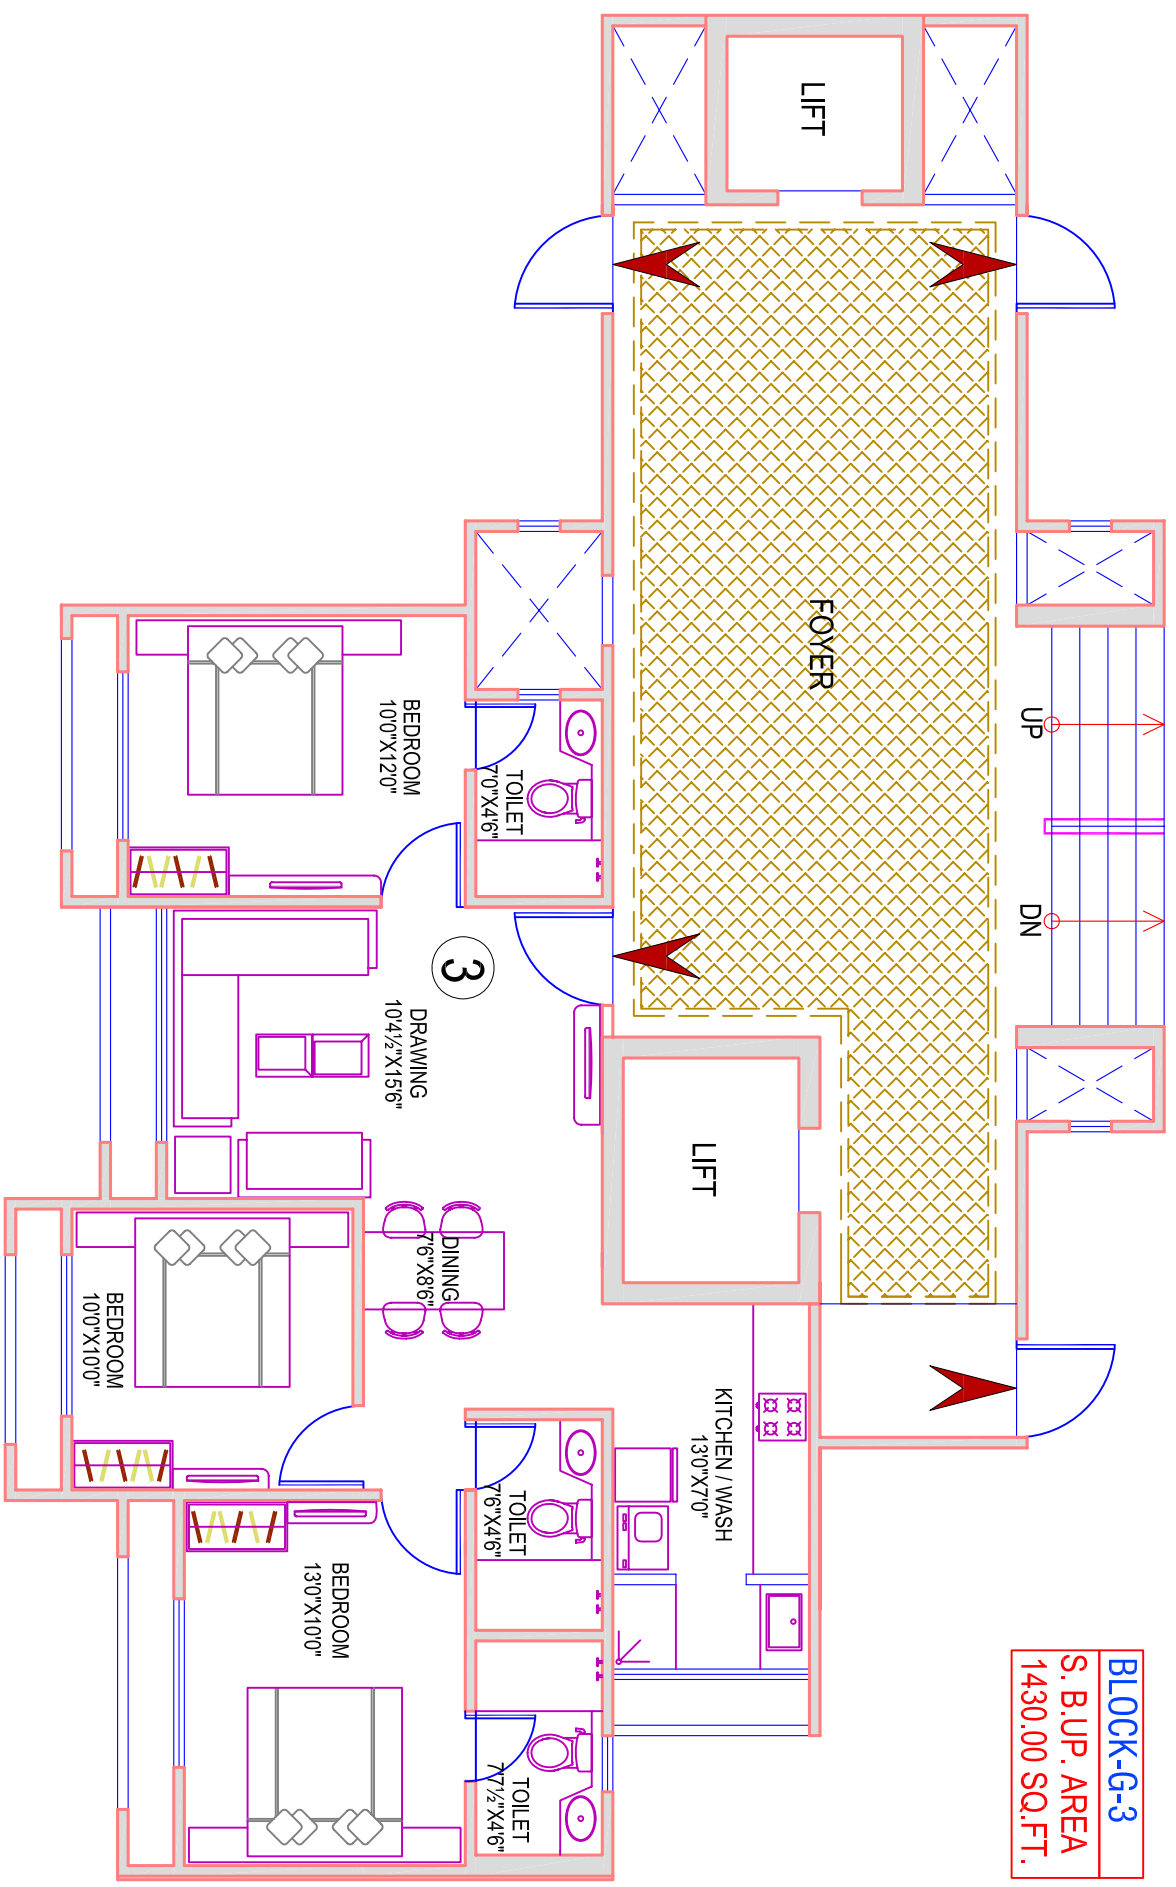

BLOCK-G-3
S. B. UP. AREA
1430.00 SQ. FT.

ORCHID PARADISE

TYPICAL FLOOR PLAN(1ST TO 13TH)

3BHK