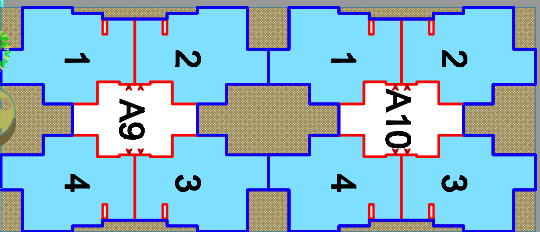

18.00 MT. WIDE ROAD

ENTRY

EXIT

RAMP DN

GARDEN

GARDEN

GARDEN

" ORCHID GREENFIELD "

" SITE PLAN "