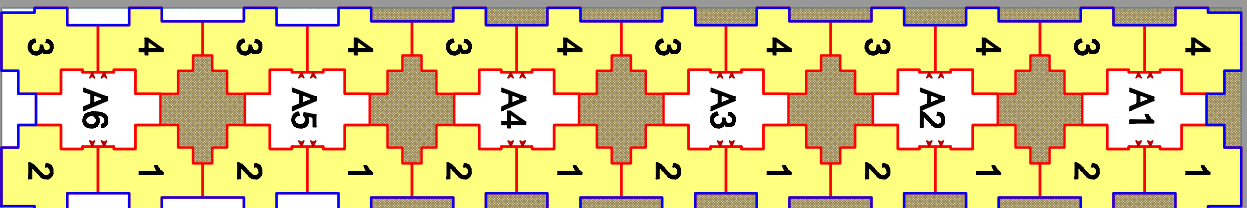

18.00 MT. WIDE ROAD

ENTRY

EXIT

RAMP DN

GARDEN

GARDEN

GARDEN

" ORCHID GREENFIELD "

" SITE PLAN "