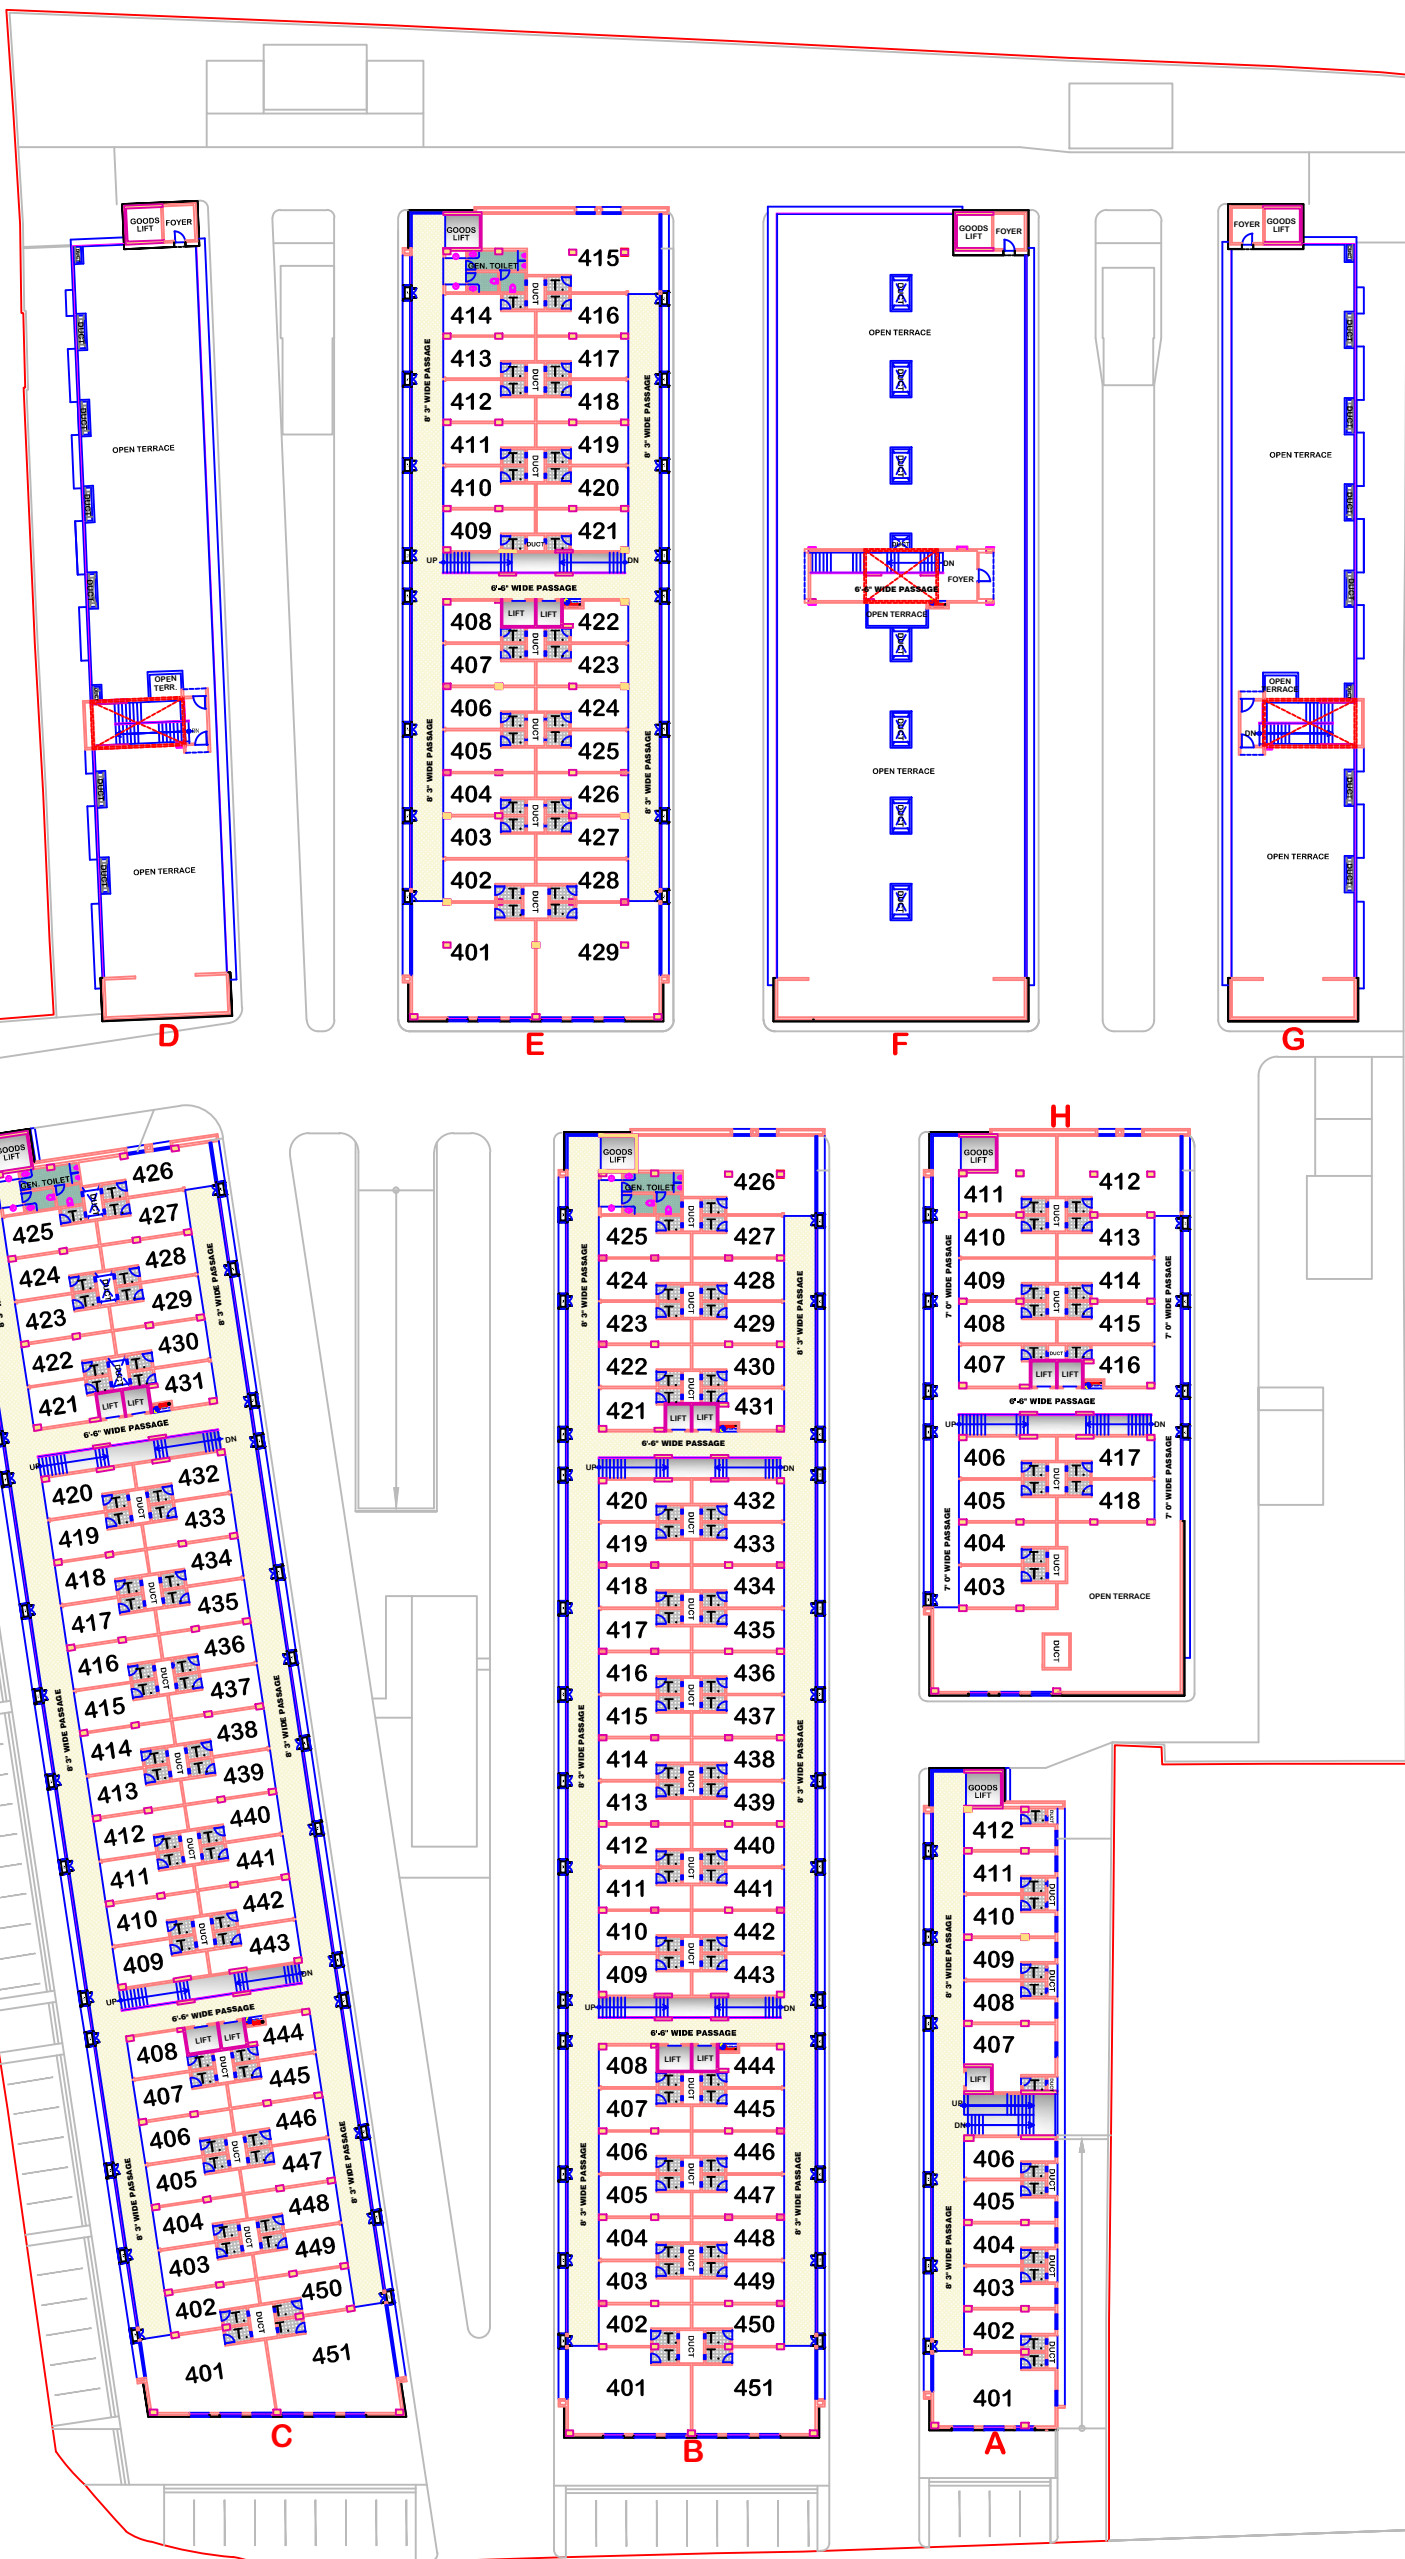

Block :- A	
Shop no	Area in sq. ft.
401	1046.00
402 TO 406	436.00
408 TO 412	625.00
407	625.00

Block :- B	
Shop no	Area in sq. ft.
401 & 451	1234.00
402 TO 407	439.00
409 TO 420	
422 TO 425	
427 TO 430	
432 TO 443	
445 TO 450	333.00
408	358.00
421	340.00
431 & 444	1364.00
426	

Block :- C	
Shop no	Area in sq. ft.
401	1169.00
402 TO 407	439.00
409 TO 420	
422 TO 425	
427 TO 430	
432 TO 443	
445 TO 450	333.00
408	358.00
421	340.00
431 & 444	640.00
426	1437.00
451	

Block :- E	
Shop no	Area in sq. ft.
401 & 429	1636.00
402 TO 407	439.00
409 TO 414	
416 TO 421	
423 TO 428	
408	333.00
415	1364.00
422	340.00

Block :- H	
Shop no	Area in sq. ft.
403 TO 406	464.00
408 TO 410	
413 TO 415	
417 & 418	
407	
407	383.00
411	712.00
412	1115.00
416	365.00

30 MT WIDE D.P. ROAD

60.00 MT WIDE N.H. ROAD