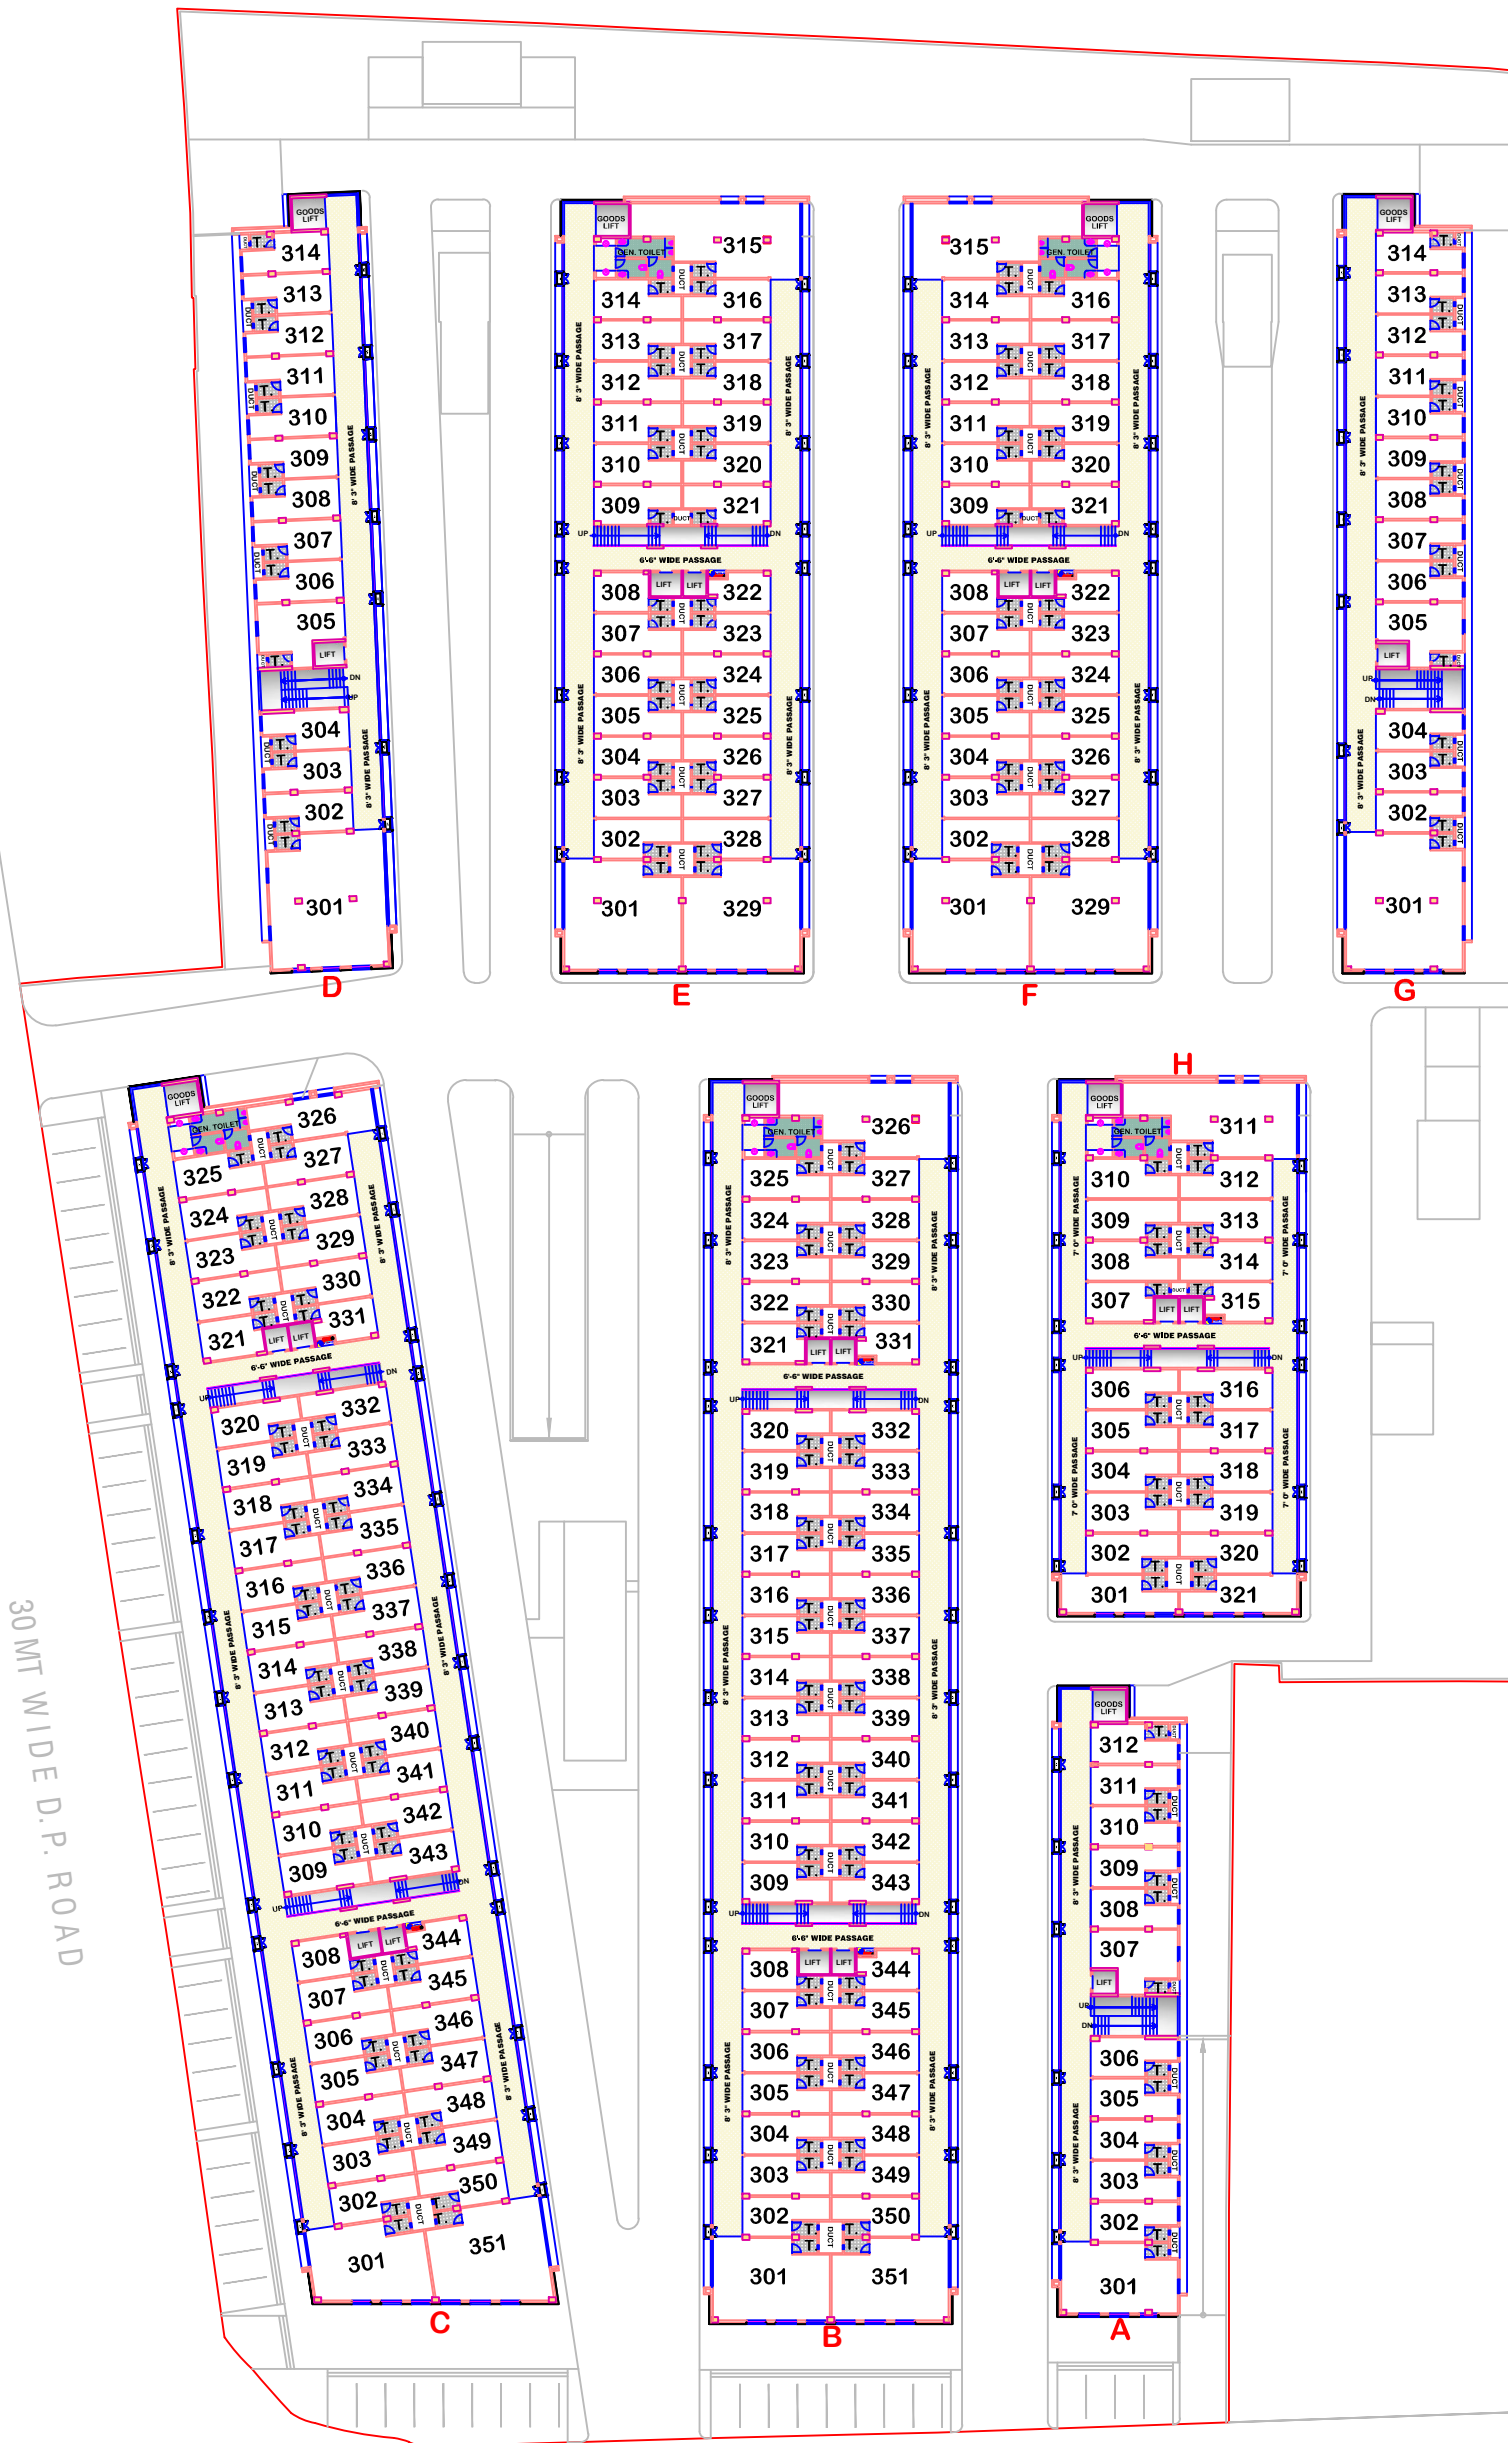

HN SAFAL

Block :- A	
Shop no	Area in sq. ft.
301	1046.00
302 TO 306	436.00
308 TO 312	625.00

Block :- B	
Shop no	Area in sq. ft.
301 & 351	1234.00
302 TO 307	439.00
309 TO 320	
322 TO 325	
327 TO 330	
332 TO 343	
308	333.00
321	358.00
331 & 344	340.00
326	1364.00

Block :- C	
Shop no	Area in sq. ft.
301	1169.00
302 TO 307	439.00
309 TO 320	
322 TO 325	
327 TO 330	
332 TO 343	
308	333.00
321	358.00
326	640.00
331 & 344	340.00
351	1437.00

Block :- D	
Shop no	Area in sq. ft.
301	1999.00
302 TO 304	436.00
306 TO 314	604.00

Block :- E	
Shop no	Area in sq. ft.
301 & 329	1636.00
302 TO 307	439.00
309 TO 314	
316 TO 321	
323 TO 328	
308	333.00
315	1364.00
322	340.00

Block :- F	
Shop no	Area in sq. ft.
301 & 329	1636.00
302 TO 307	439.00
309 TO 314	
316 TO 321	
323 TO 328	
308	333.00
315	1364.00
322	340.00

Block :- G	
Shop no	Area in sq. ft.
301	2024.00
302 TO 304	436.00
306 TO 314	604.00

Block :- H	
Shop no	Area in sq. ft.
301 & 321	560.00
302 TO 306	464.00
308 TO 310	
312 TO 314	
316 TO 320	
307	
311	1364.00
315	365.00