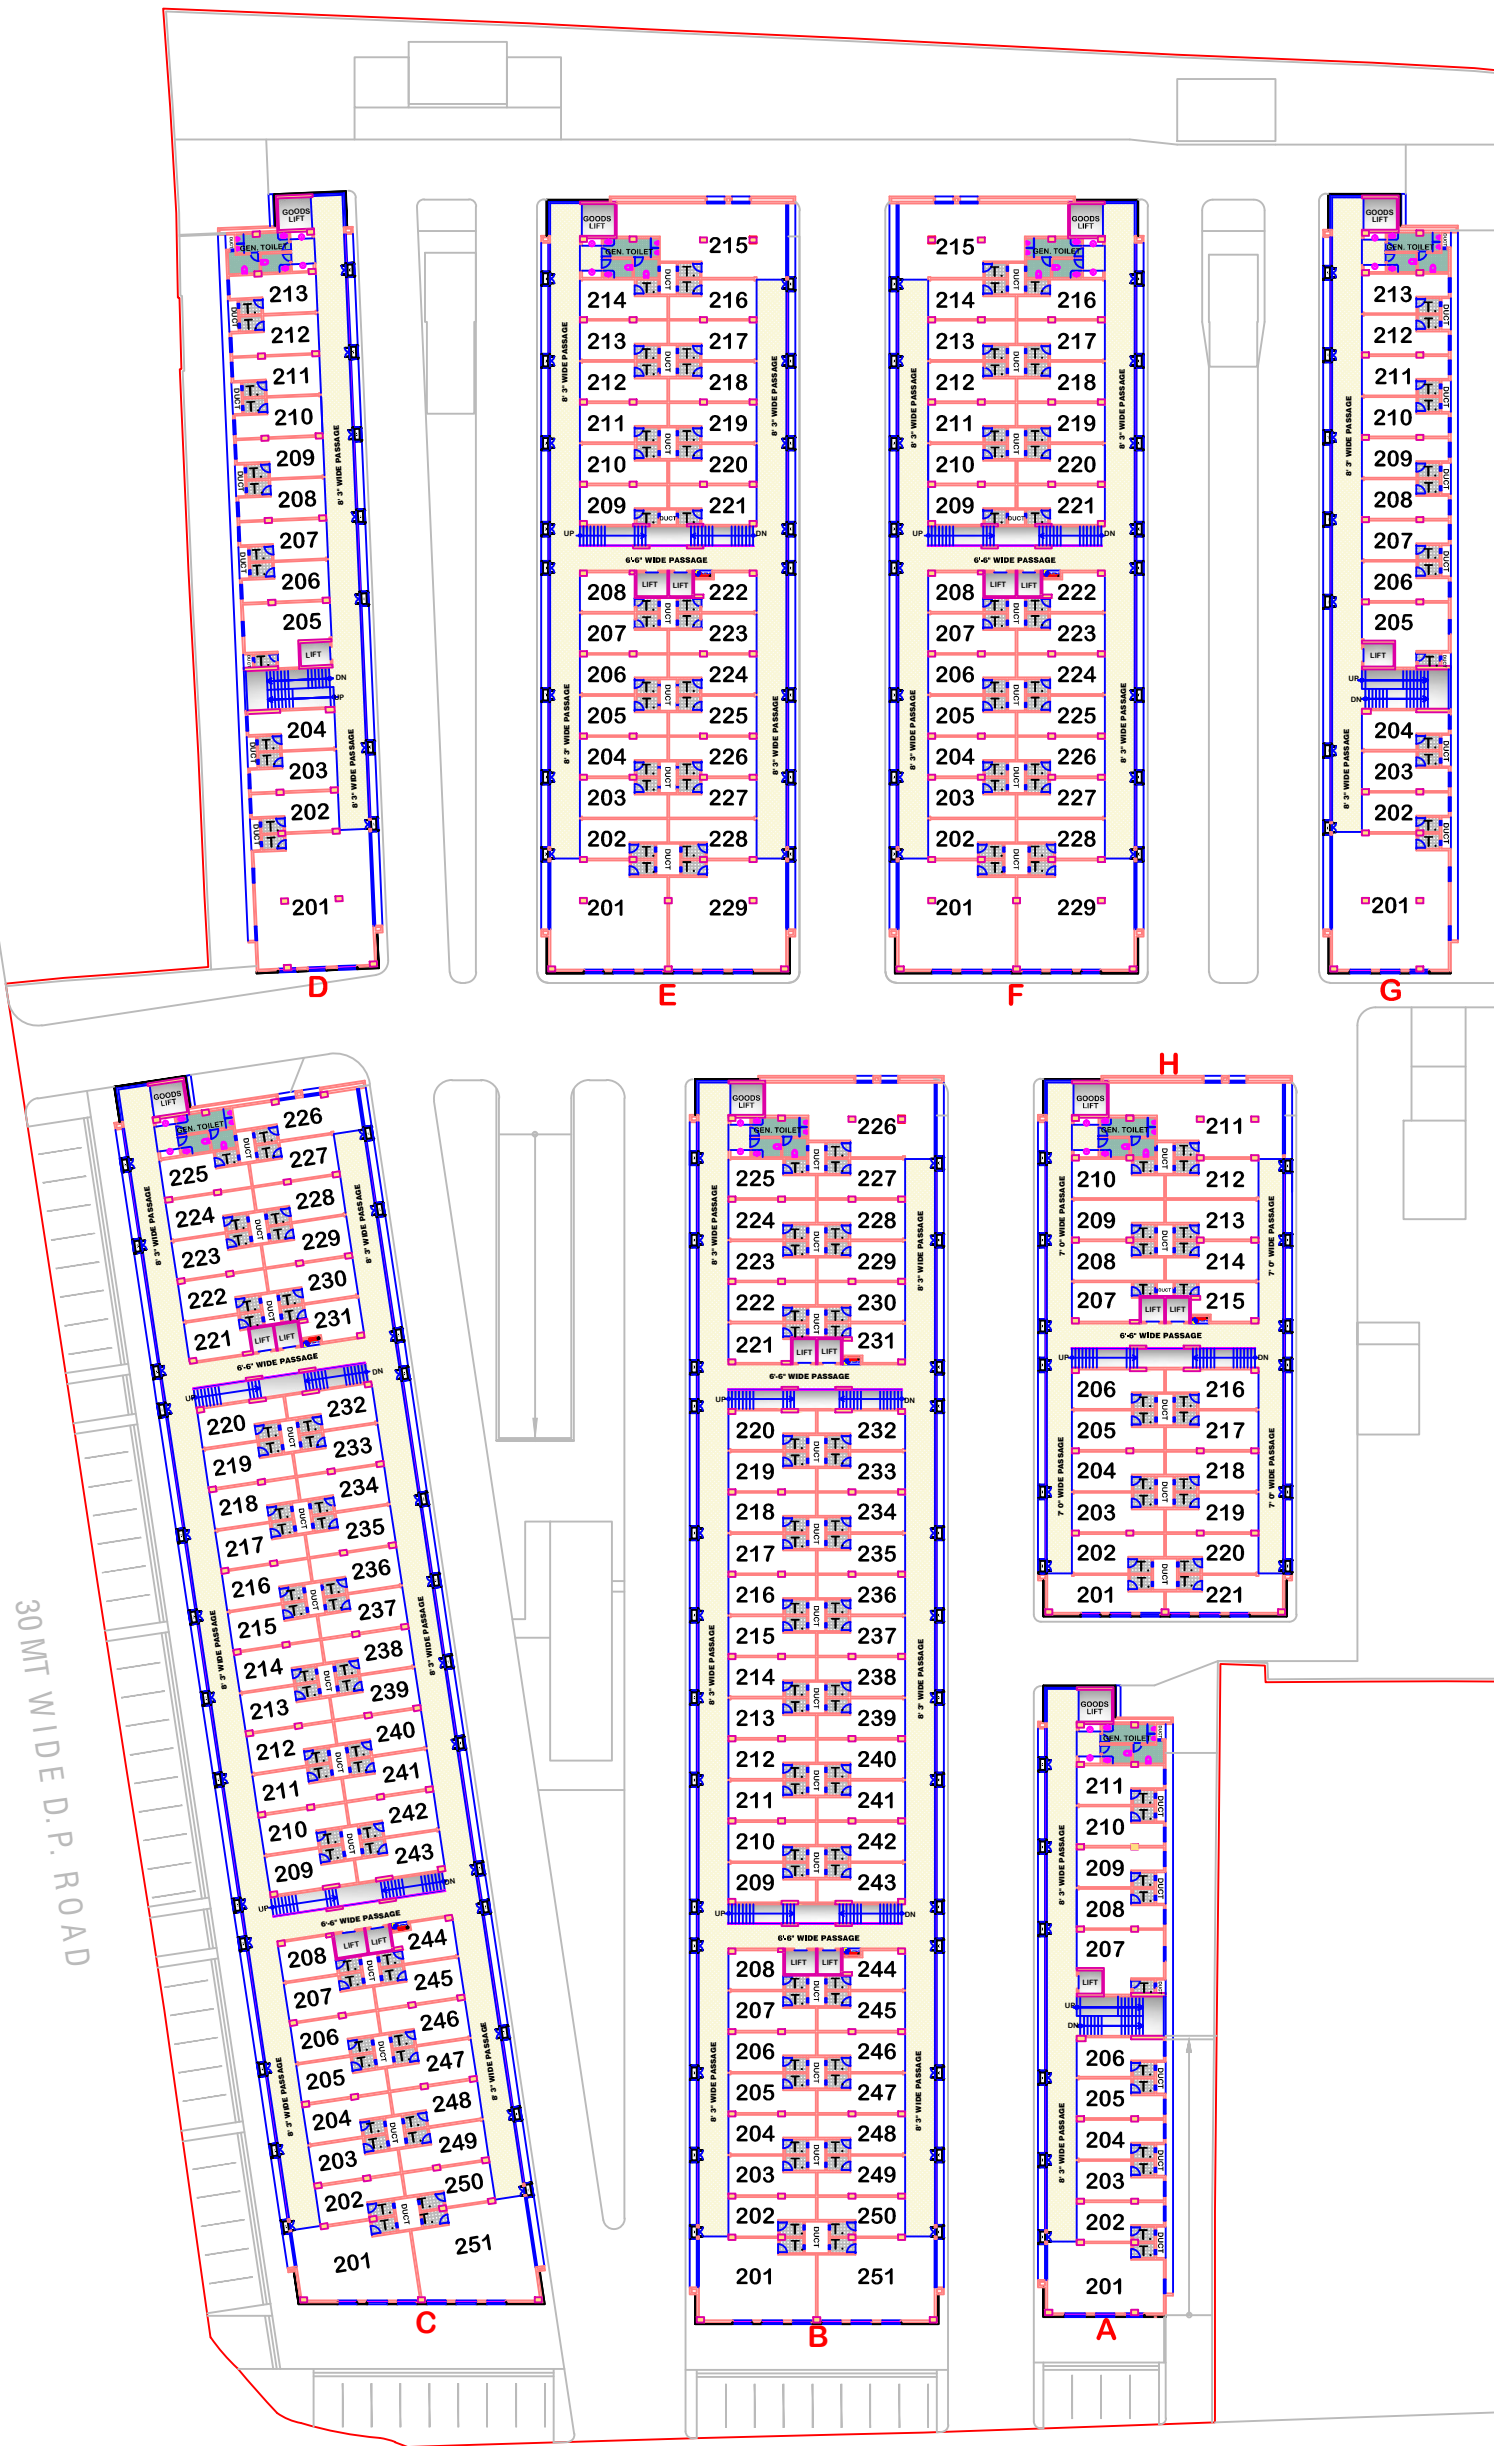

HN SAFAL

Block :- A	
Shop no	Area in sq. ft.
201	1046.00
202 TO 206	436.00
208 TO 211	625.00
207	625.00

Block :- B	
Shop no	Area in sq. ft.
201 & 251	1234.00
202 TO 207	439.00
209 TO 220	
222 TO 225	
227 TO 230	
232 TO 243	
208	333.00
221	358.00
231 & 244	340.00
226	1364.00

Block :- C	
Shop no	Area in sq. ft.
201	1169.00
202 TO 207	439.00
209 TO 220	
222 TO 225	
227 TO 230	
232 TO 243	
208	333.00
221	358.00
226	640.00
231 & 244	340.00
251	1437.00

Block :- D	
Shop no	Area in sq. ft.
201	1999.00
202 TO 204	436.00
206 TO 213	604.00
205	604.00

Block :- E	
Shop no	Area in sq. ft.
201 & 229	1636.00
202 TO 207	439.00
209 TO 214	
216 TO 221	
223 TO 228	
208	333.00
215	1364.00
222	340.00

Block :- F	
Shop no	Area in sq. ft.
201 & 229	1636.00
202 TO 207	439.00
209 TO 214	
216 TO 221	
223 TO 228	
208	333.00
215	1364.00
222	340.00

Block :- G	
Shop no	Area in sq. ft.
201	2024.00
202 TO 204	436.00
206 TO 213	604.00
205	604.00

Block :- H	
Shop no	Area in sq. ft.
201 & 221	560.00
202 TO 206	464.00
208 TO 210	
212 TO 214	
216 TO 220	
207	383.00
211	1364.00
215	365.00