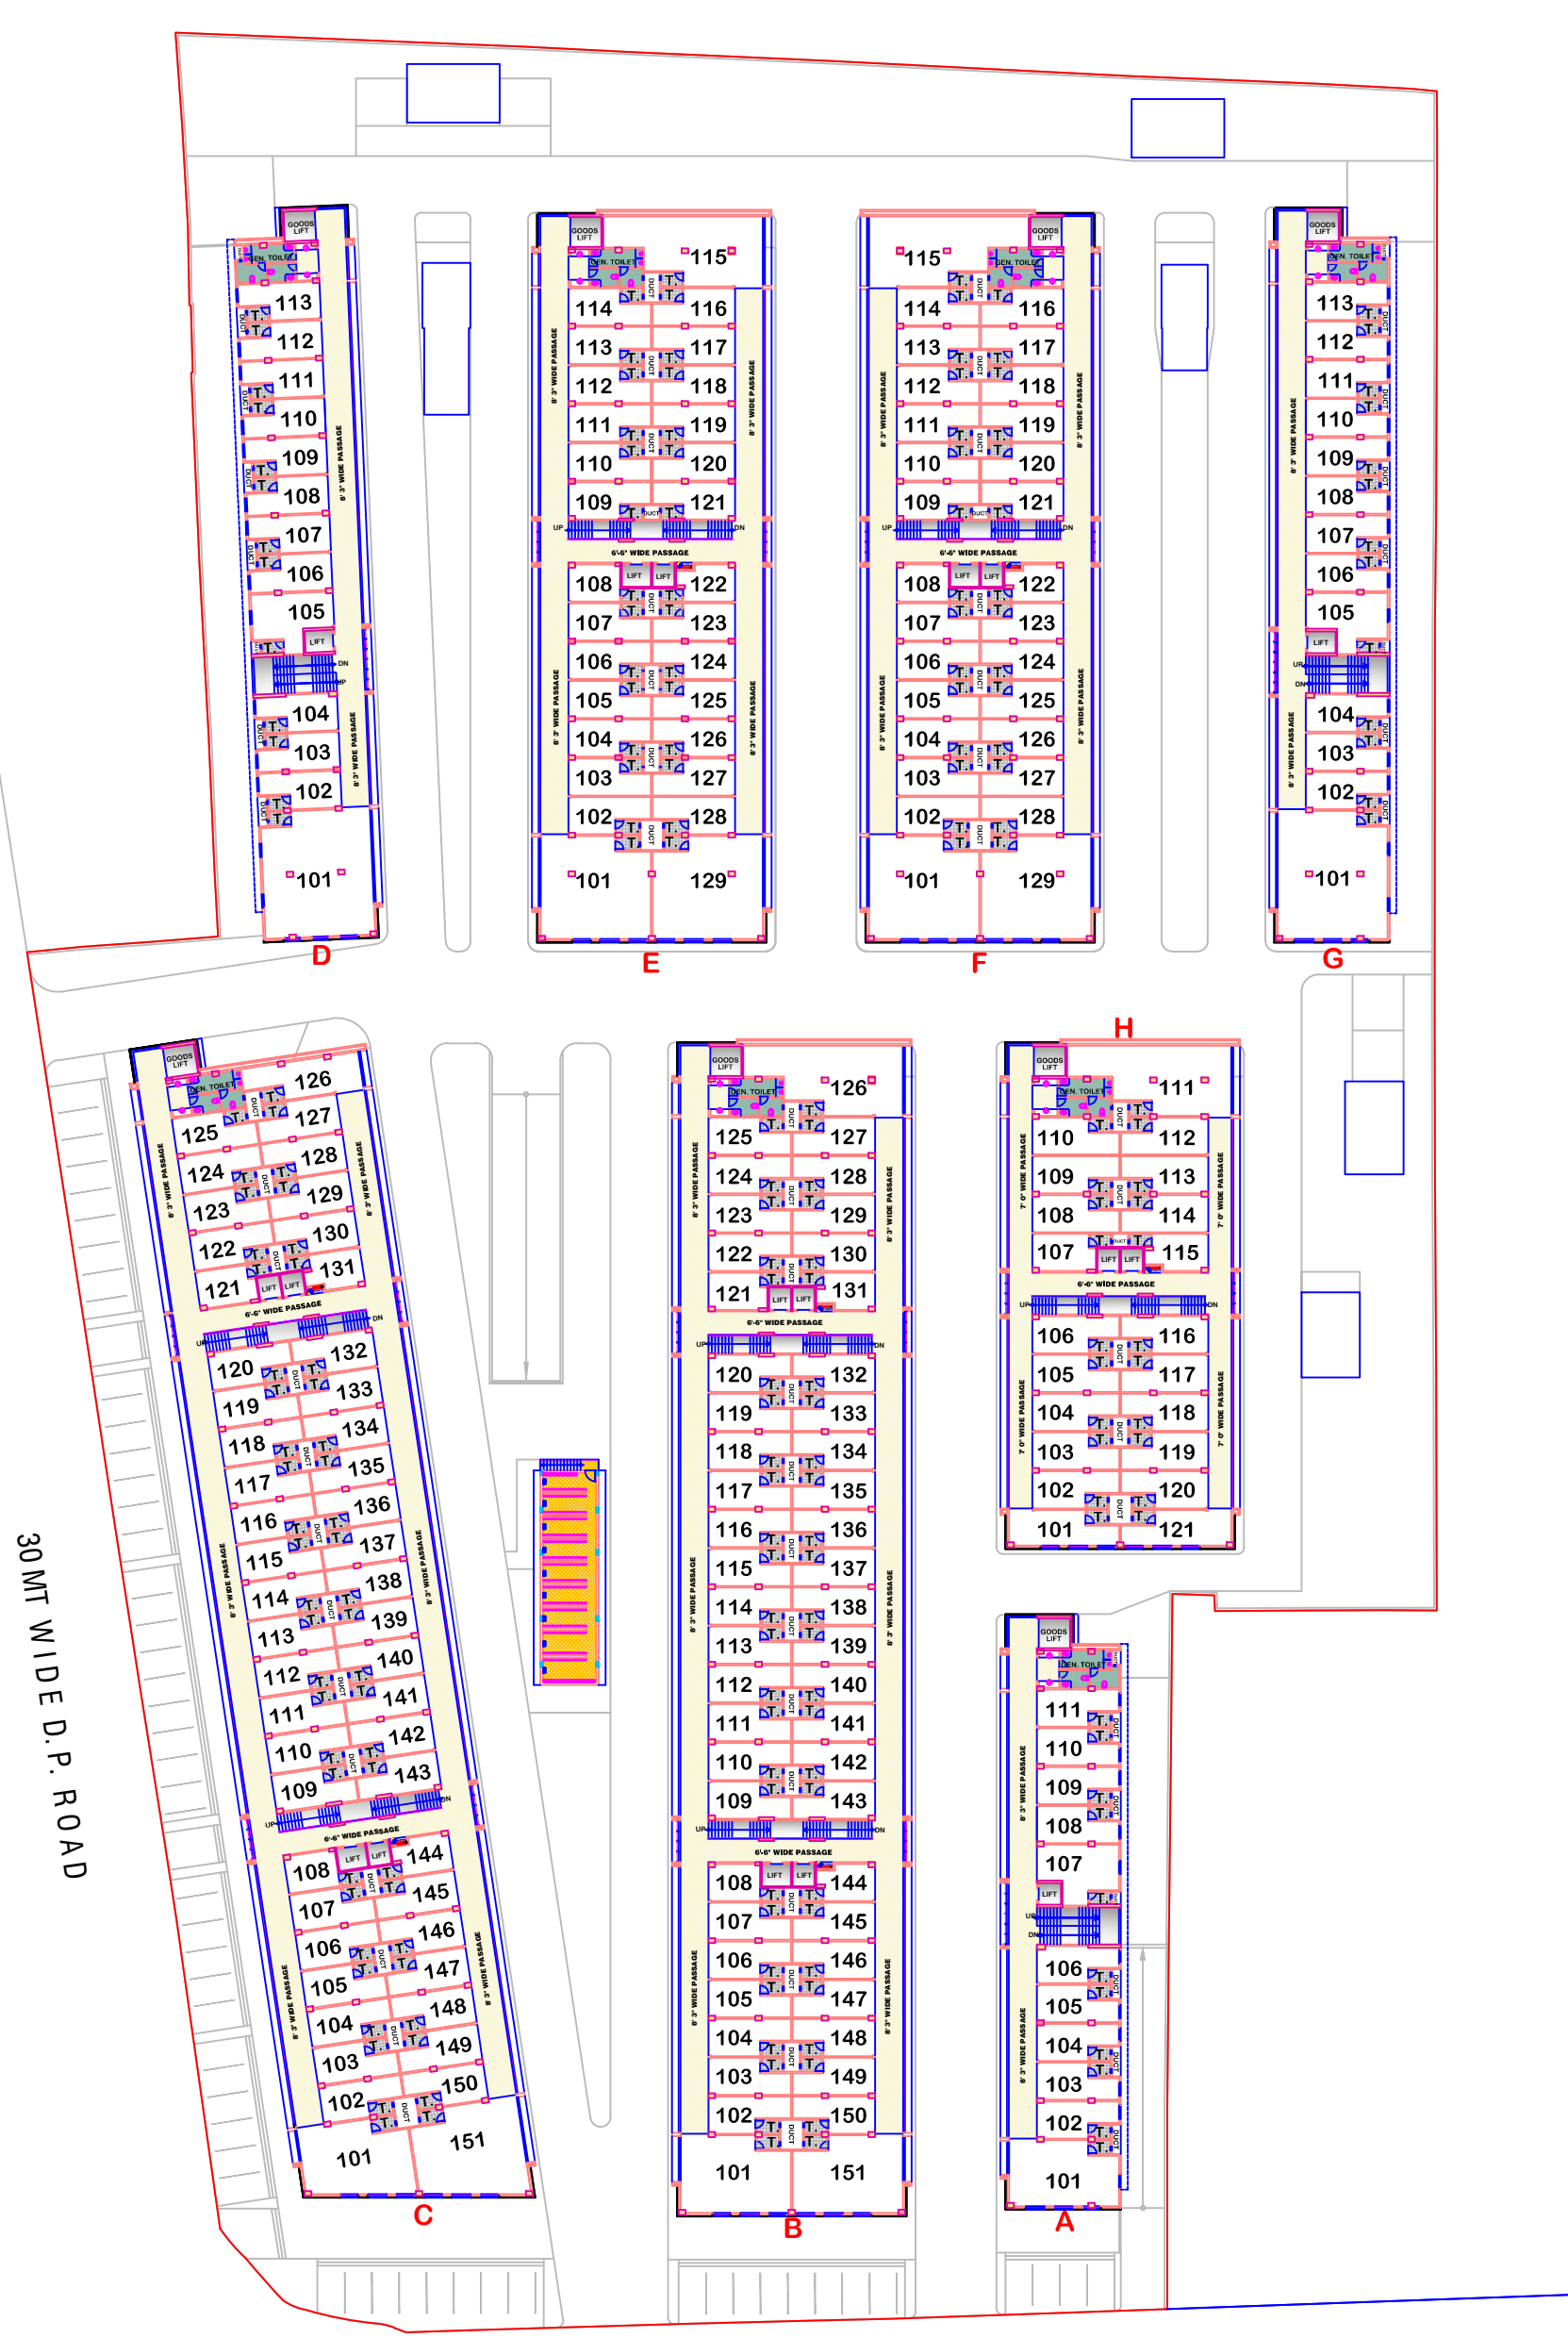

# HN SAFAL

Block :- A	
Shop no	Area in sq. ft.
101	1046.00
102 TO 106	436.00
108 TO 111	
107	625.00

Block :- B	
Shop no	Area in sq. ft.
101 & 151	1234.00
102 TO 107	439.00
109 TO 120	
122 TO 125	
127 TO 130	
132 TO 143	
108	333.00
121	358.00
131 & 144	340.00
126	1364.00

Block :- C	
Shop no	Area in sq. ft.
101	1169.00
102 TO 107	439.00
109 TO 120	
122 TO 125	
127 TO 130	
132 TO 143	
108	333.00
121	358.00
126	640.00
131 & 144	340.00
151	1437.00

Block :- D	
Shop no	Area in sq. ft.
101	1999.00
102 TO 104	436.00
106 TO 113	
105	604.00

Block :- E	
Shop no	Area in sq. ft.
101 & 129	1636.00
102 TO 107	439.00
109 TO 114	
116 TO 121	
123 TO 128	
108	333.00
115	1364.00
122	340.00

Block :- F	
Shop no	Area in sq. ft.
101 & 129	1636.00
102 TO 107	439.00
109 TO 114	
116 TO 121	
123 TO 128	
108	333.00
115	1364.00
122	340.00

30 MT WIDE D.P. ROAD

60.00 MT WIDE N.H. ROAD