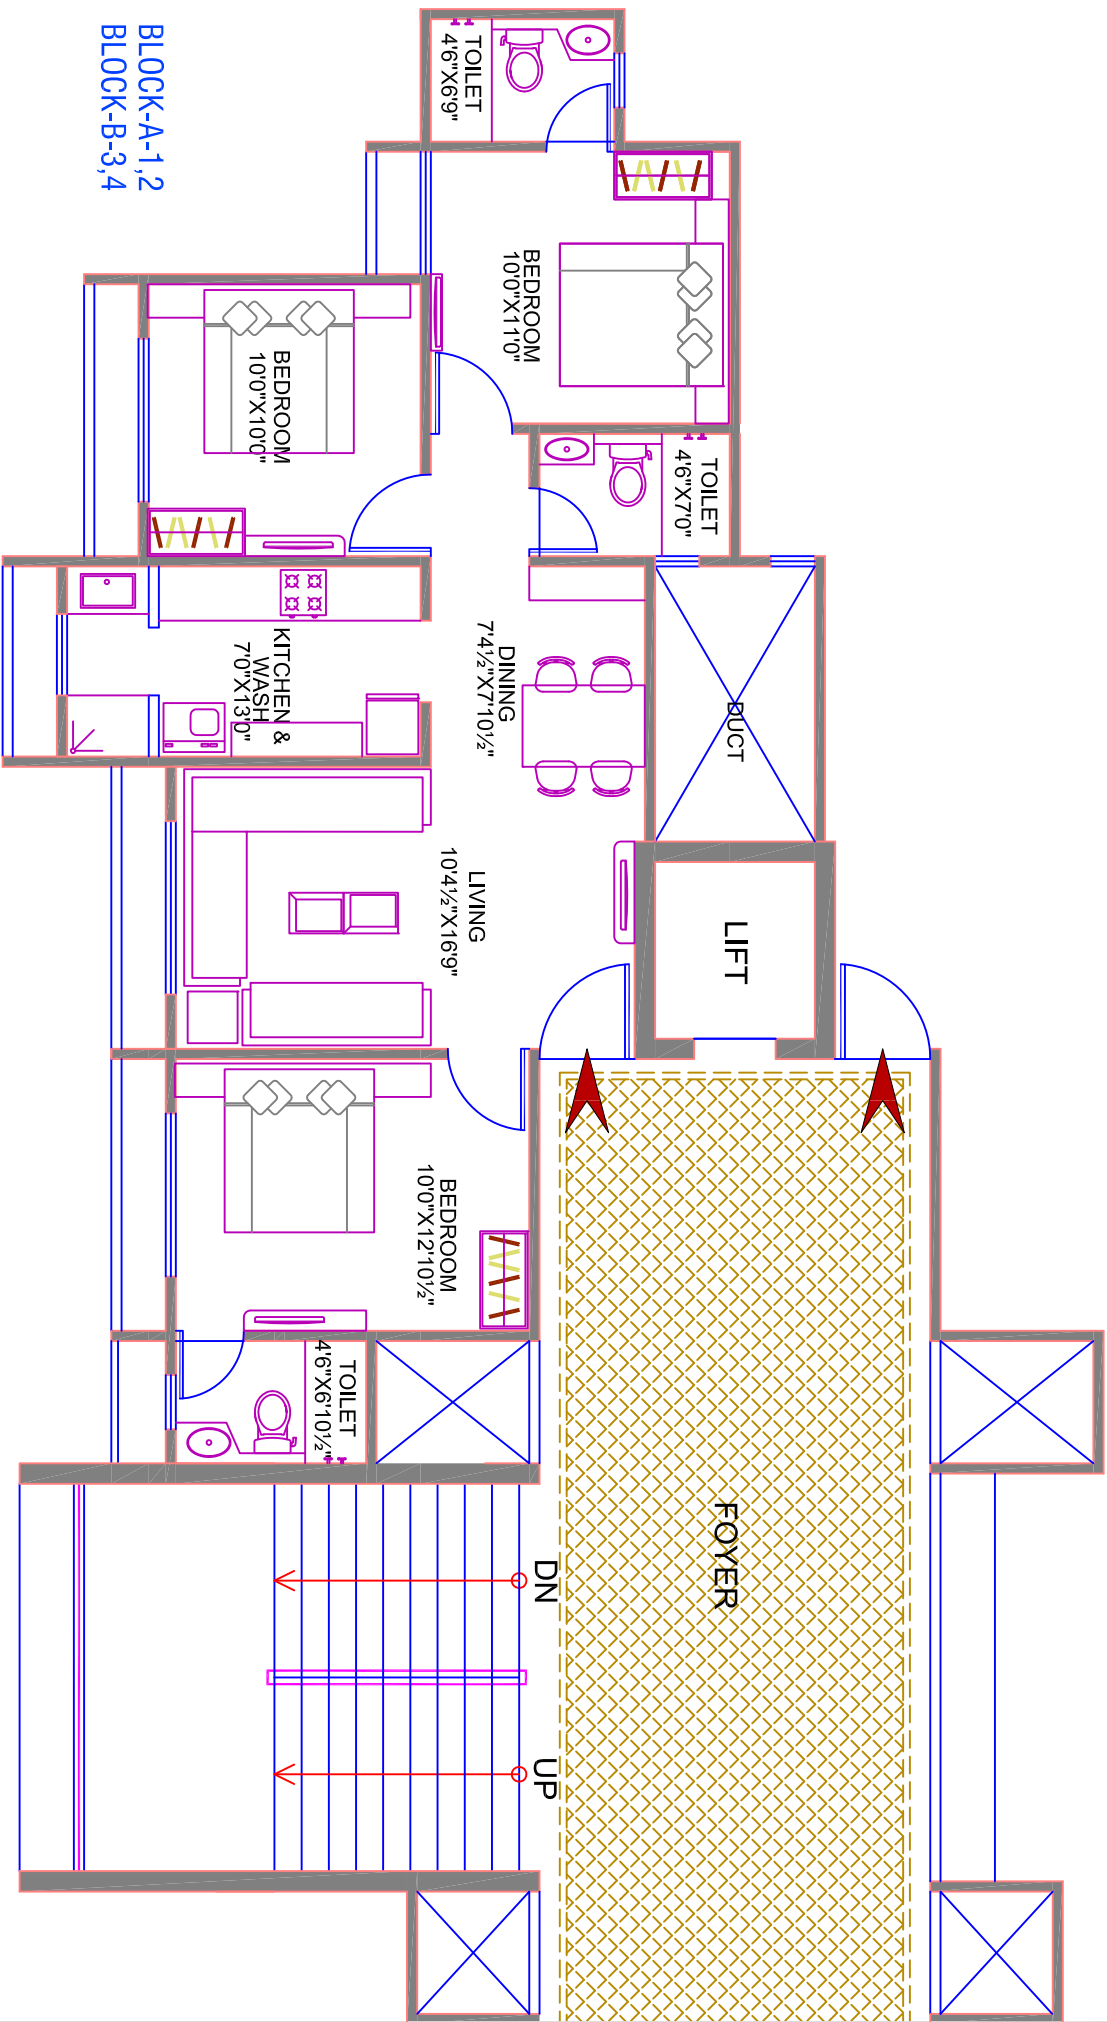

# ORCHID PRIDE

---

# ORCHID PRIDE

## LAY-OUT PLAN

LEGEND	
TYPE	S.B. UP AREA
3BHK	1433.00
3BHK	1413.00
●	PLC

BLOCK-A-1,2  
BLOCK-B-3,4

ORCHID PRIDE

TYPICAL FLOOR PLAN

S. B. UP. AREA  
1413 SQ. FT.

3BHK

ORCHID PRIDE

TYPICAL FLOOR PLAN

S. B. UP. AREA  
1433 SQ. FT.

BLOCK-A-3,4  
BLOCK-B-1,2

3BHK