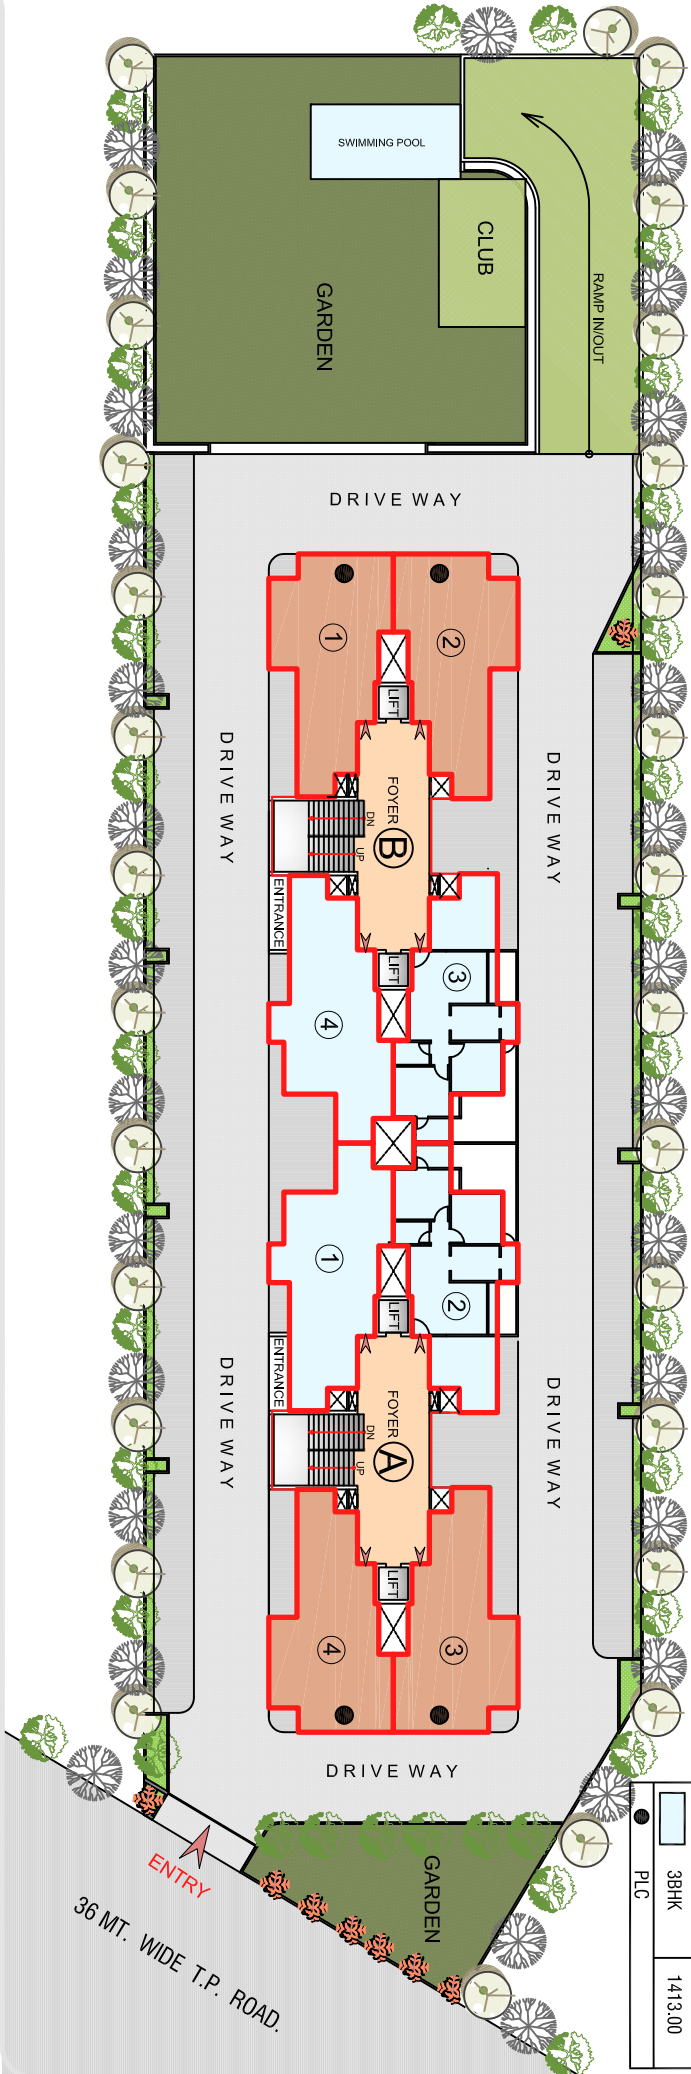

# ORCHID PRIDE

---

# ORCHID PRIDE

## LAY-OUT PLAN

LEGEND	
TYPE	S.B. UP AREA
3BHK	1433.00
3BHK	1413.00
●	PLC

BLOCK-A-1,2  
BLOCK-B-3,4

ORCHID PRIDE

TYPICAL FLOOR PLAN

S. B. UP. AREA  
1413 SQ. FT.

3BHK

ORCHID PRIDE