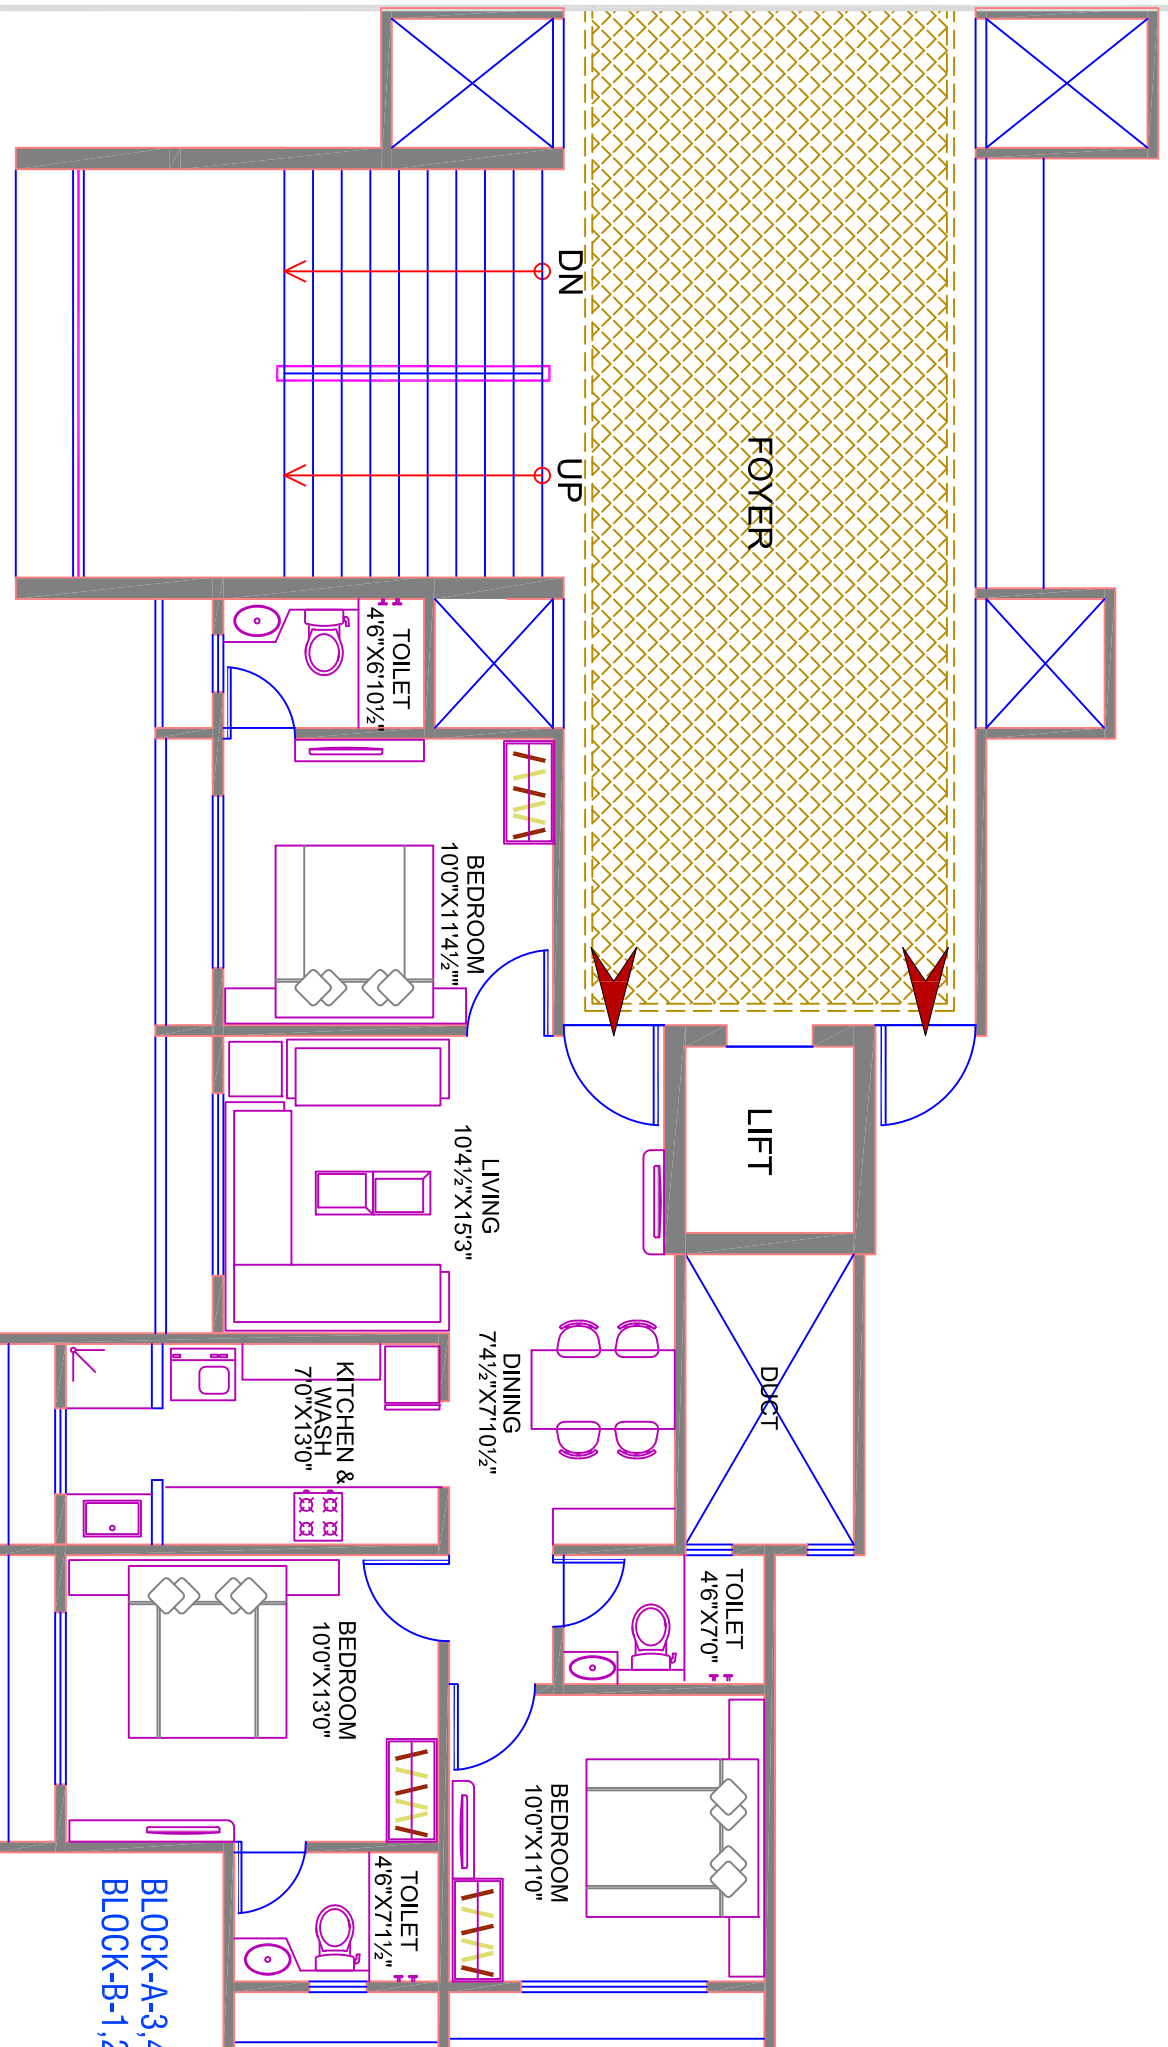

## LAY-OUT PLAN

LEGEND	
TYPE	S.B. UP AREA
3BHK	1433.00
3BHK	1413.00
●	PLC

BLOCK-A-1,2  
BLOCK-B-3,4

ORCHID PRIDE

TYPICAL FLOOR PLAN

S. B. UP. AREA  
1413 SQ. FT.

3BHK

ORCHID PRIDE

TYPICAL FLOOR PLAN

S. B. UP. AREA  
1433 SQ. FT.

BLOCK-A-3,4  
BLOCK-B-1,2

3BHK