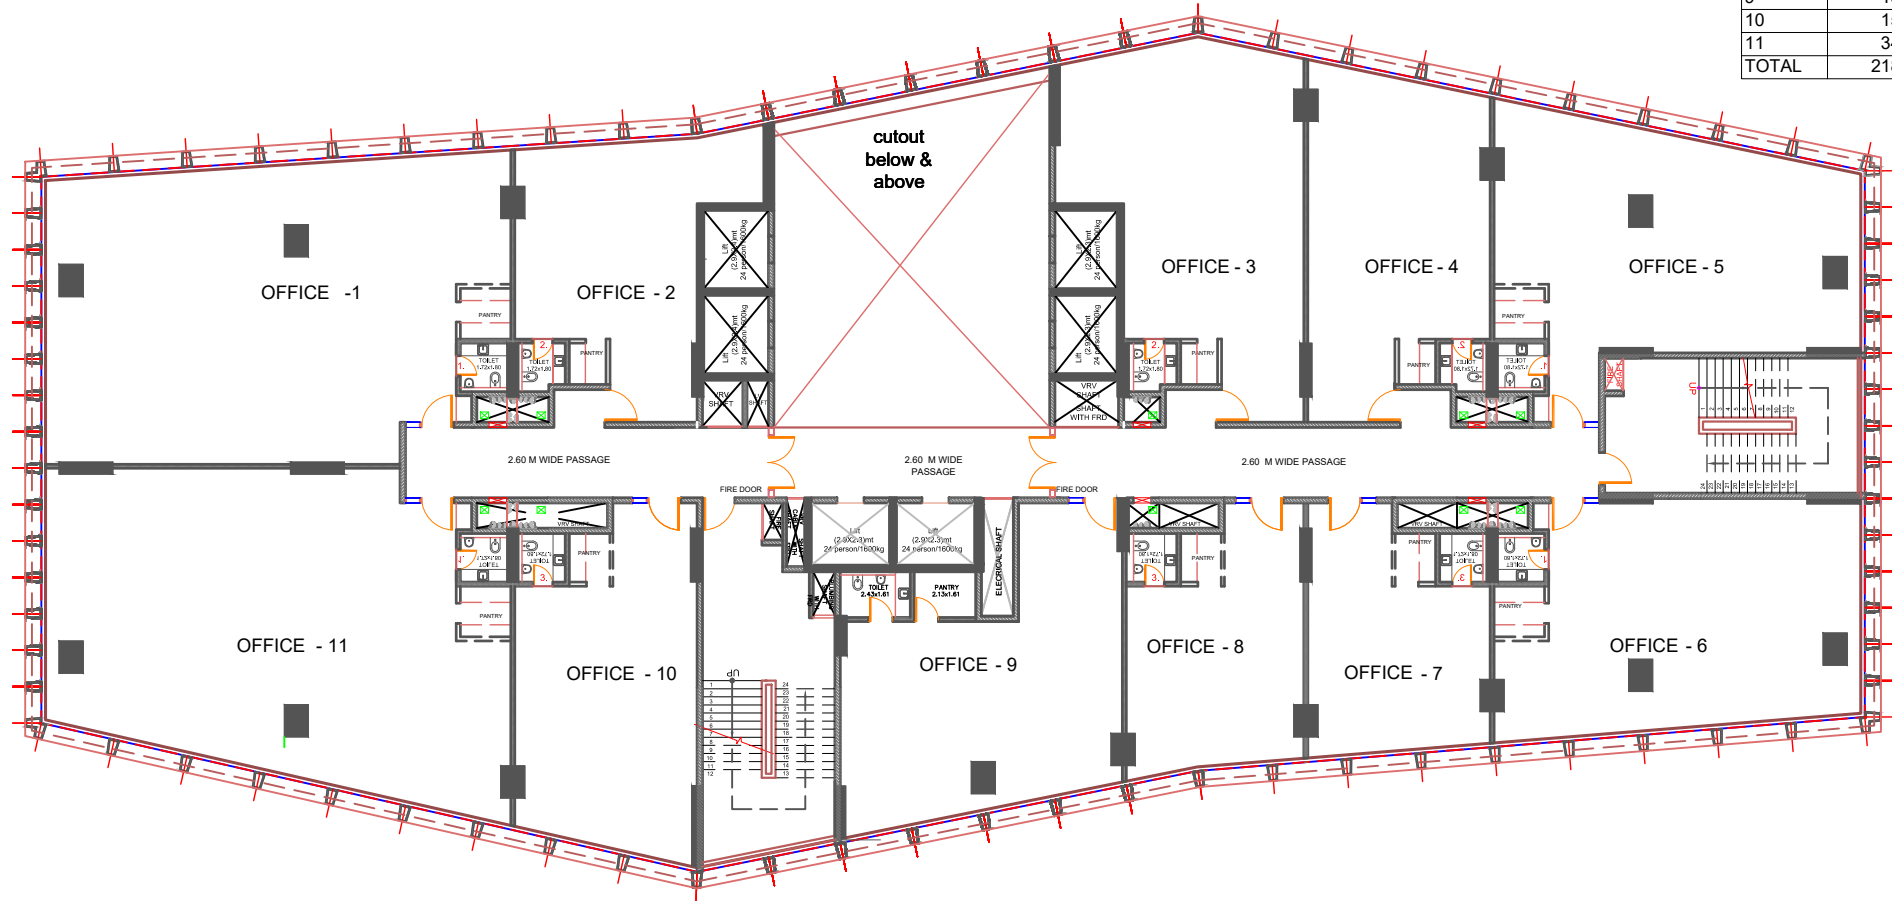

Block - B 1st & 2nd Floor	
Office No.	S.B.A in ft²
1	3395.00
2	1393.00
3	1938.00
4	1560.00
5	2200.00
6	2127.00
7	1135.00
8	1181.00
9	1869.00
10	1570.00
11	3474.00
<b>TOTAL</b>	<b>21842.00</b>

**MONDEAL HEIGHTS**