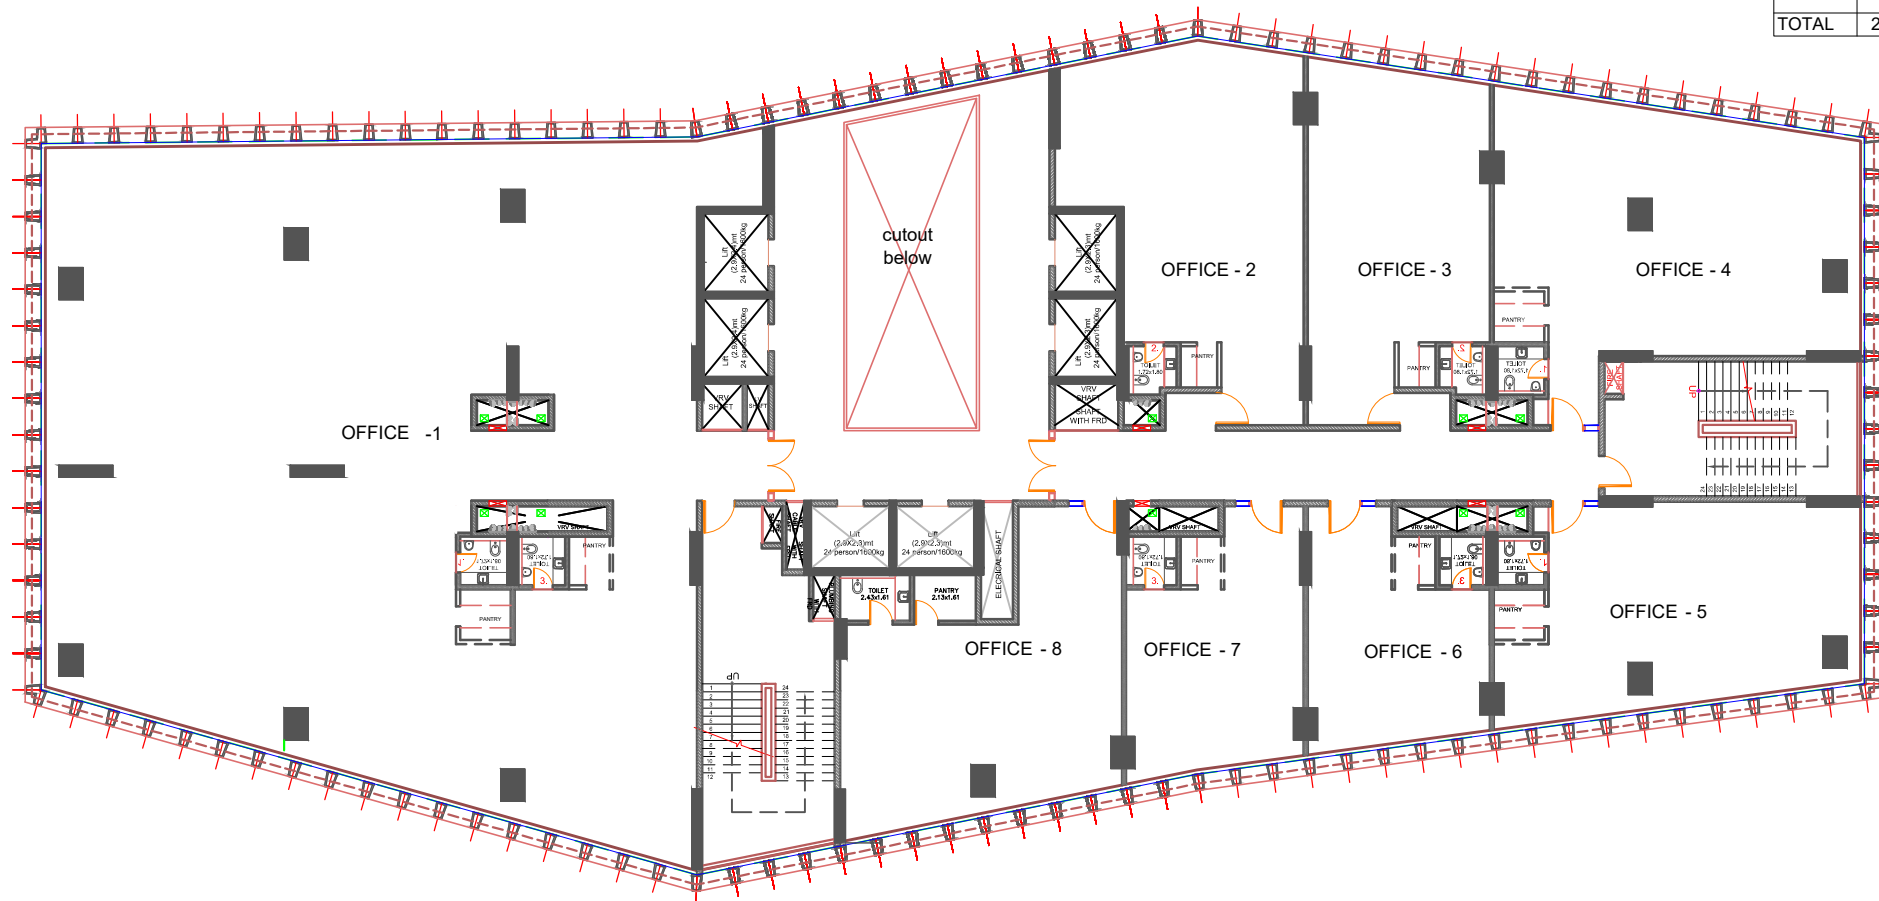

BLOCK -B 13TH FL.	
Office No.	S.B.A in ft²
1	10645.00
2	1946.00
3	1611.00
4	2439.00
5	1887.00
6	1087.00
7	1172.00
8	1869.00
TOTAL	22656.00

MONDEAL HEIGHTS