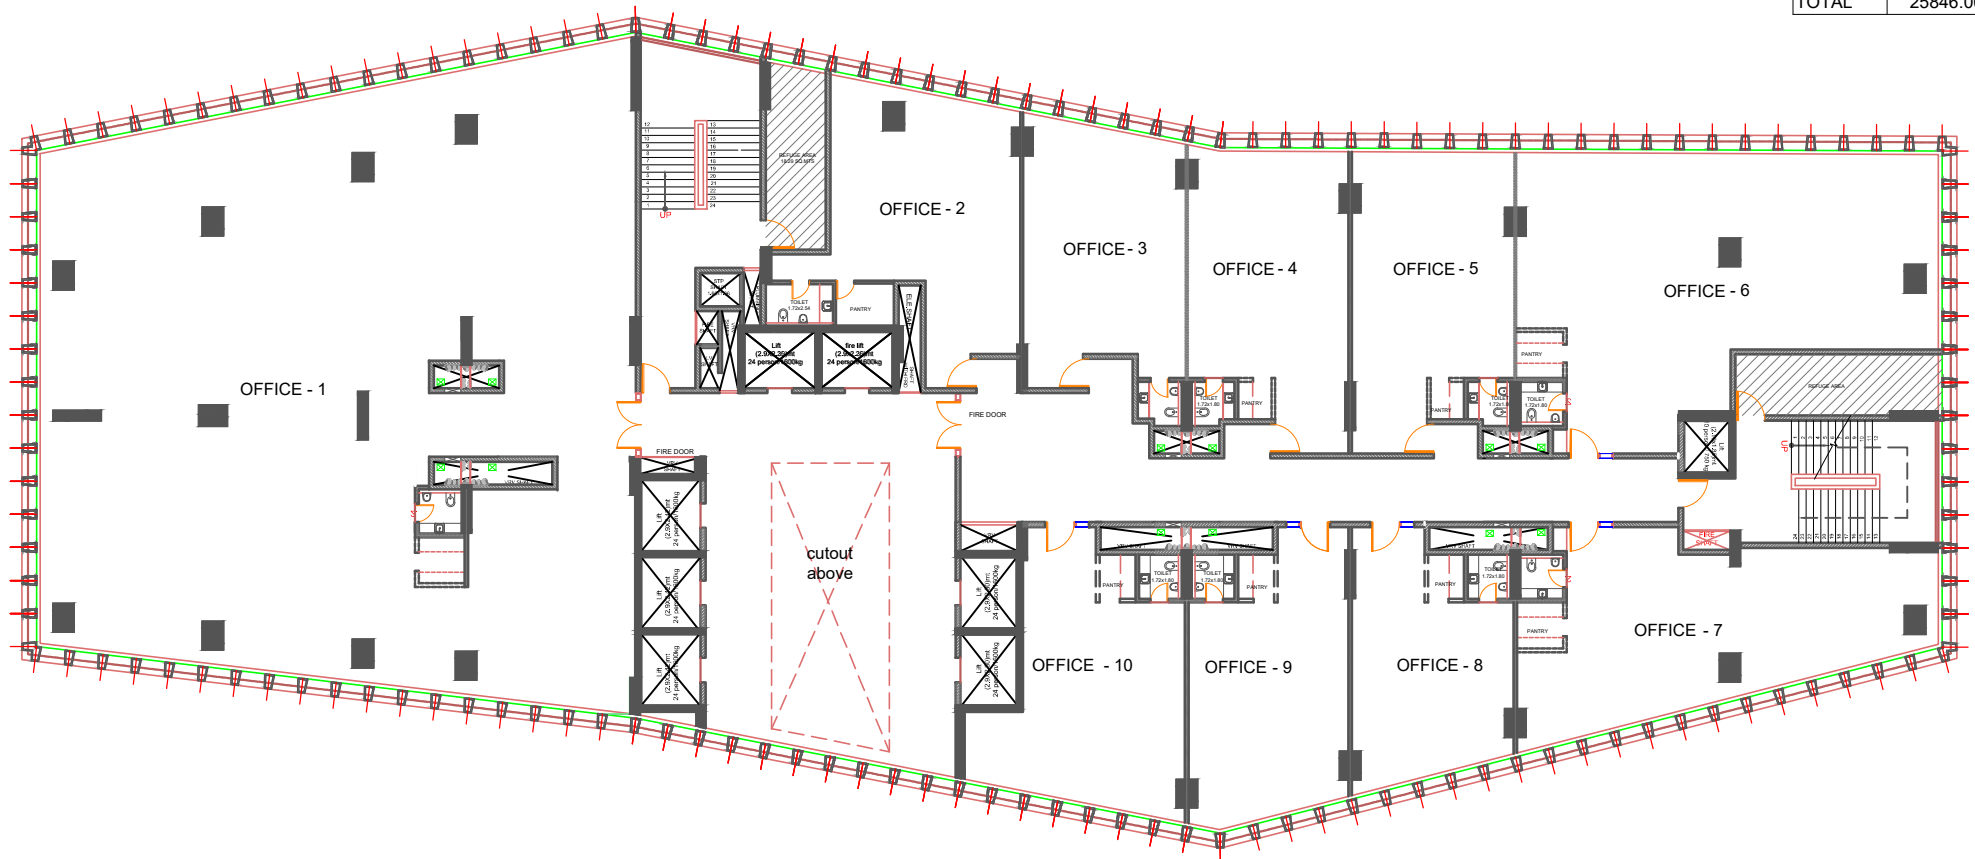

Block -A 12th Floor	
Office No.	S.B.A in ft²
1	10583.00
2	1656.00
3	1349.00
4	1462.00
5	1473.00
6	3143.00
7	2049.00
8	1219.00
9	1401.00
10	1511.00
TOTAL	25846.00

MONDEAL HEIGHTS