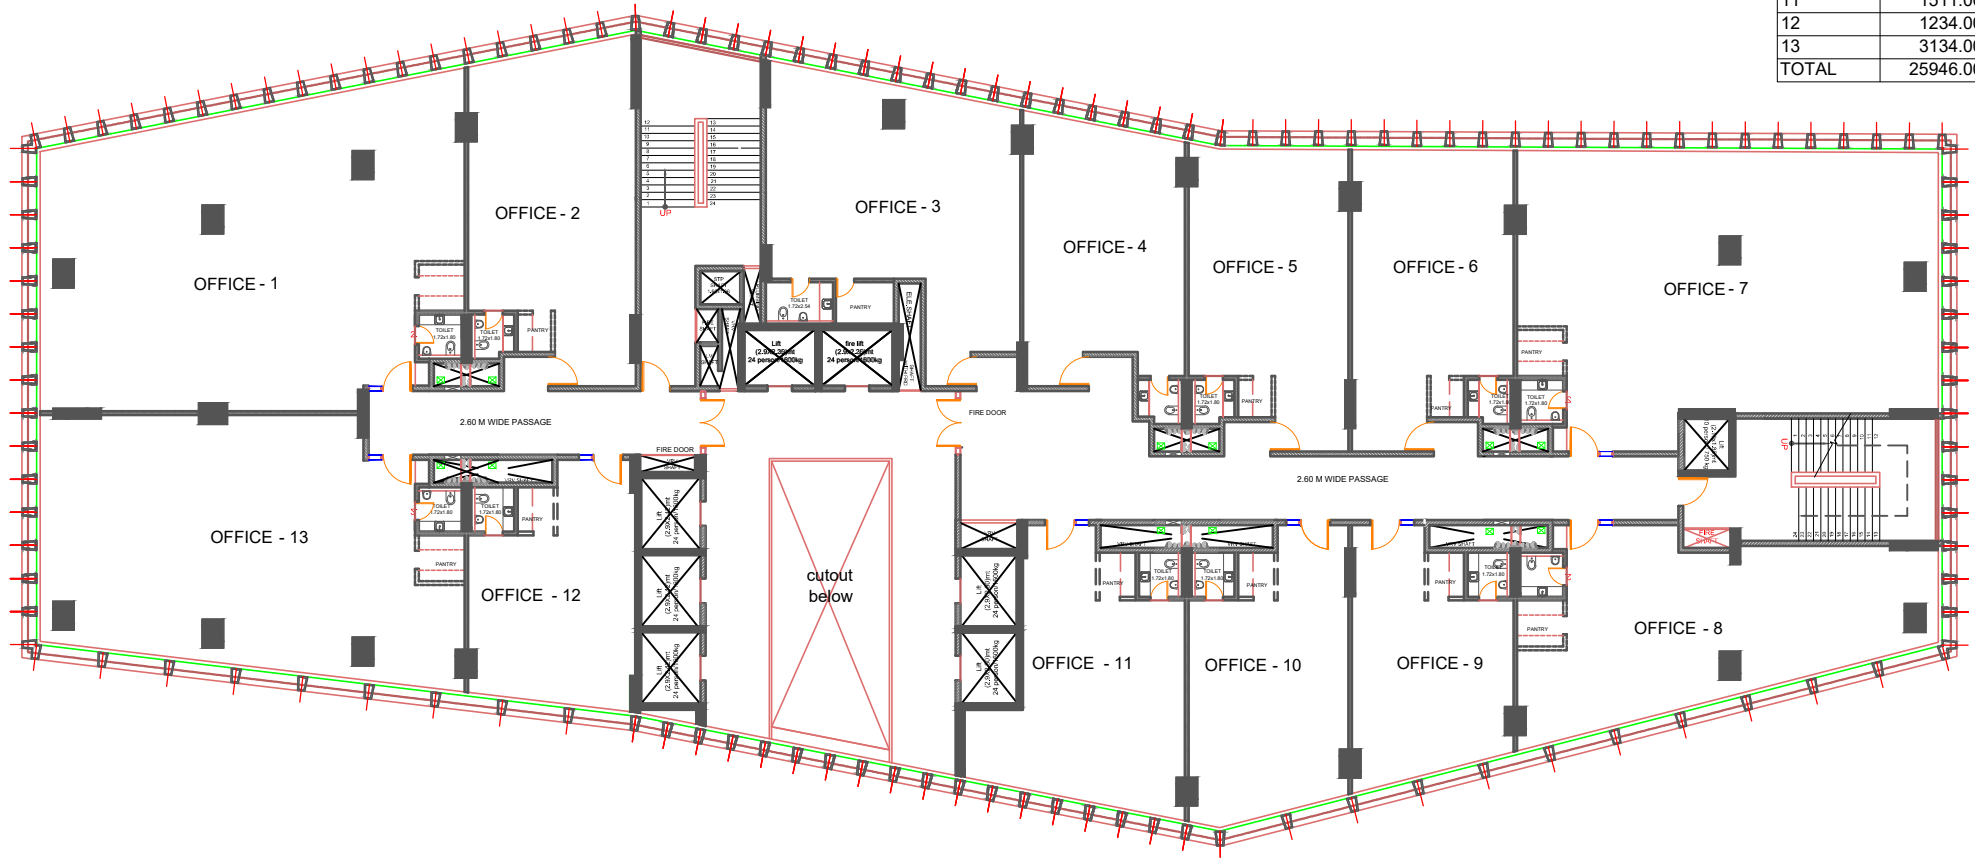

Block -A 11th & 13th. Floor	
Office No.	S.B.A in ft ²
1	3830.00
2	1699.00
3	2024.00
4	1349.00
5	1462.00
6	1473.00
7	3561.00
8	2049.00
9	1219.00
10	1401.00
11	1511.00
12	1234.00
13	3134.00
TOTAL	25946.00

MONDEAL HEIGHTS