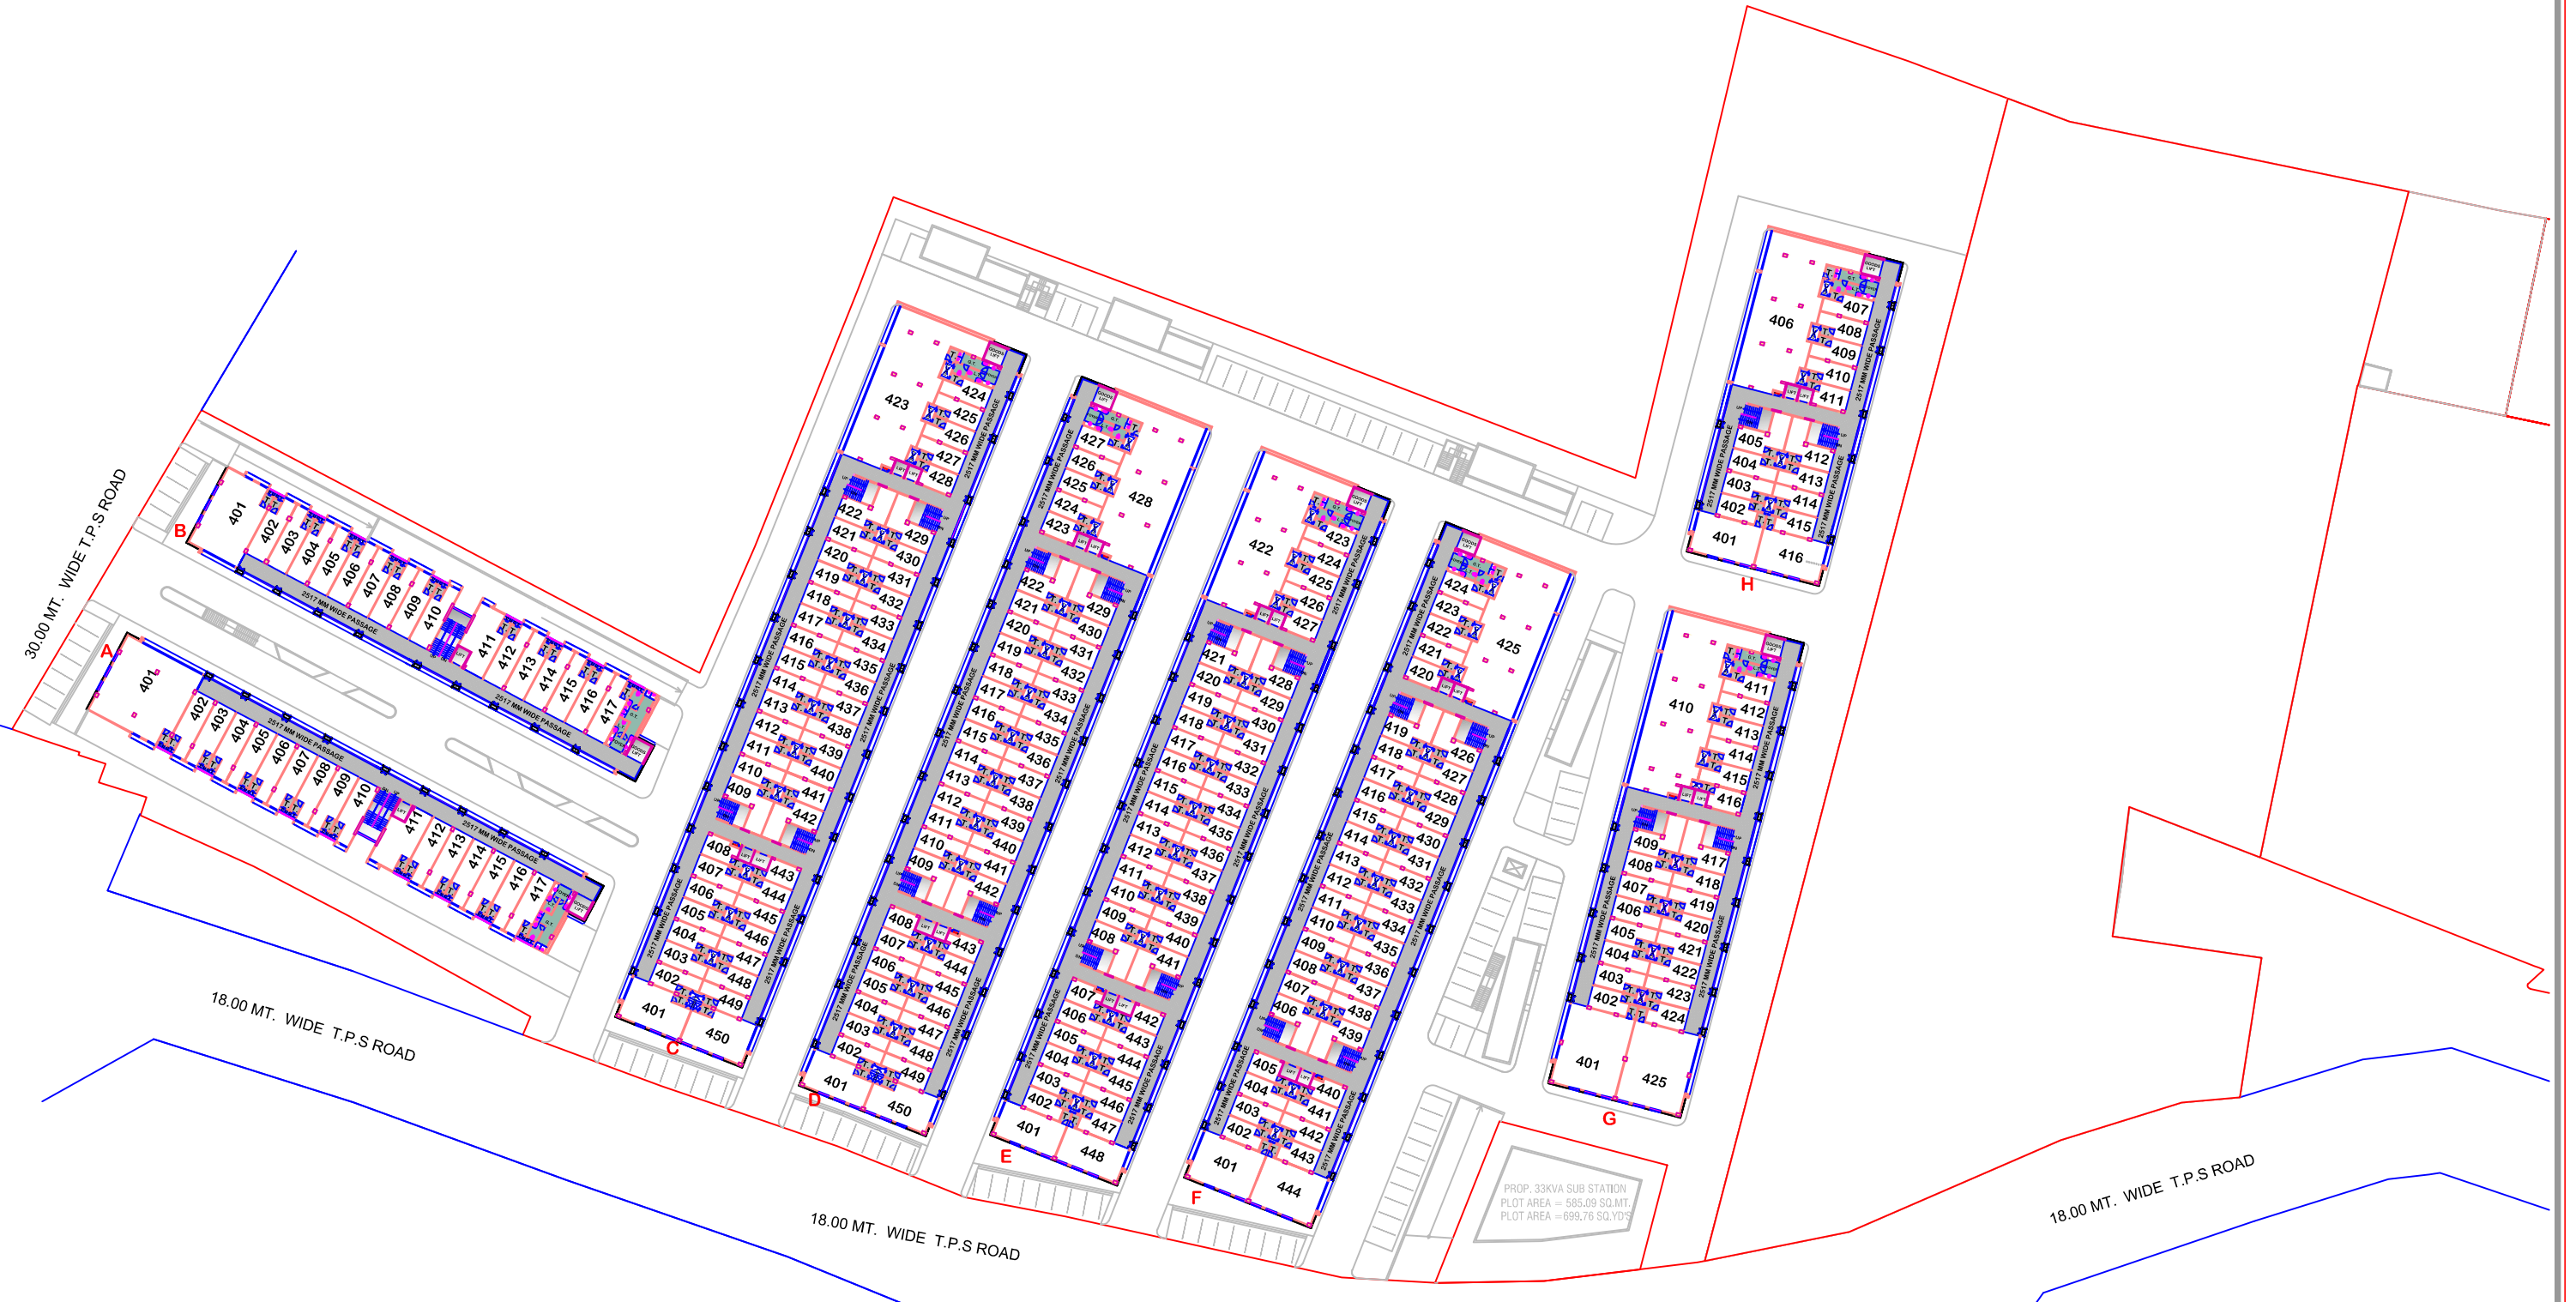

Block :- A		Block :- B		Block :- C		Block :- D		Block :- E		Block :- F		Block :- G		Block :- H	
Shop no	Area in sq. ft.	Shop no	Area in sq. ft.	Shop no	Area in sq. ft.	Shop no	Area in sq. ft.	Shop no	Area in sq. ft.	Shop no	Area in sq. ft.	Shop no	Area in sq. ft.	Shop no	Area in sq. ft.
401	2870.00	401	1822.00	401 & 450	1106.00	401 & 450	990.00	401 & 448	986.00	401 & 444	1354.00	401 & 425	2193.00	401 & 416	1108.00
402 TO 410	599.00	402 TO 410	599.00	402 TO 407		402 TO 407		402 & 447	387.00	402 & 443	387.00	402 & 424	387.00	402 & 415	387.00
412 TO 417	871.00	412 TO 417	871.00	410 TO 421		410 TO 421		403 TO 406		403 & 404		403 TO 408		403 & 404	
411	871.00	411	871.00	424 TO 427	439.00	424 TO 427	439.00	409 TO 420		407 TO 418		411 TO 415	439.00	407 TO 410	439.00
				430 TO 441		430 TO 441		423 TO 426	439.00	421 TO 424	439.00	418 TO 423		413 TO 414	
				444 TO 449		444 TO 449		429 TO 440		427 TO 438				405 & 412	610.00
				408	340.00	408	333.00	443 TO 446		441 & 442		409 & 417	610.00	406	4344.00
				409,422, 429,442	610.00	409,422, 429,442	610.00	407	340.00	405	333.00	410	4958.00	411	358.00
				423	4344.00	423	358.00	408,421, 428,441	610.00	406,419, 426,439	610.00	416	358.00		
				428	358.00	428	4344.00	422	4344.00	420	358.00				
				443	333.00	443	340.00	427	358.00	425	4344.00				
								442	333.00	440	340.00				

# INDIAN TEXTILE PLAZA

DRG. TITLE:  
**4th. FLOOR PLAN**

AS PER ALT-29  
DATE : 30/1/16